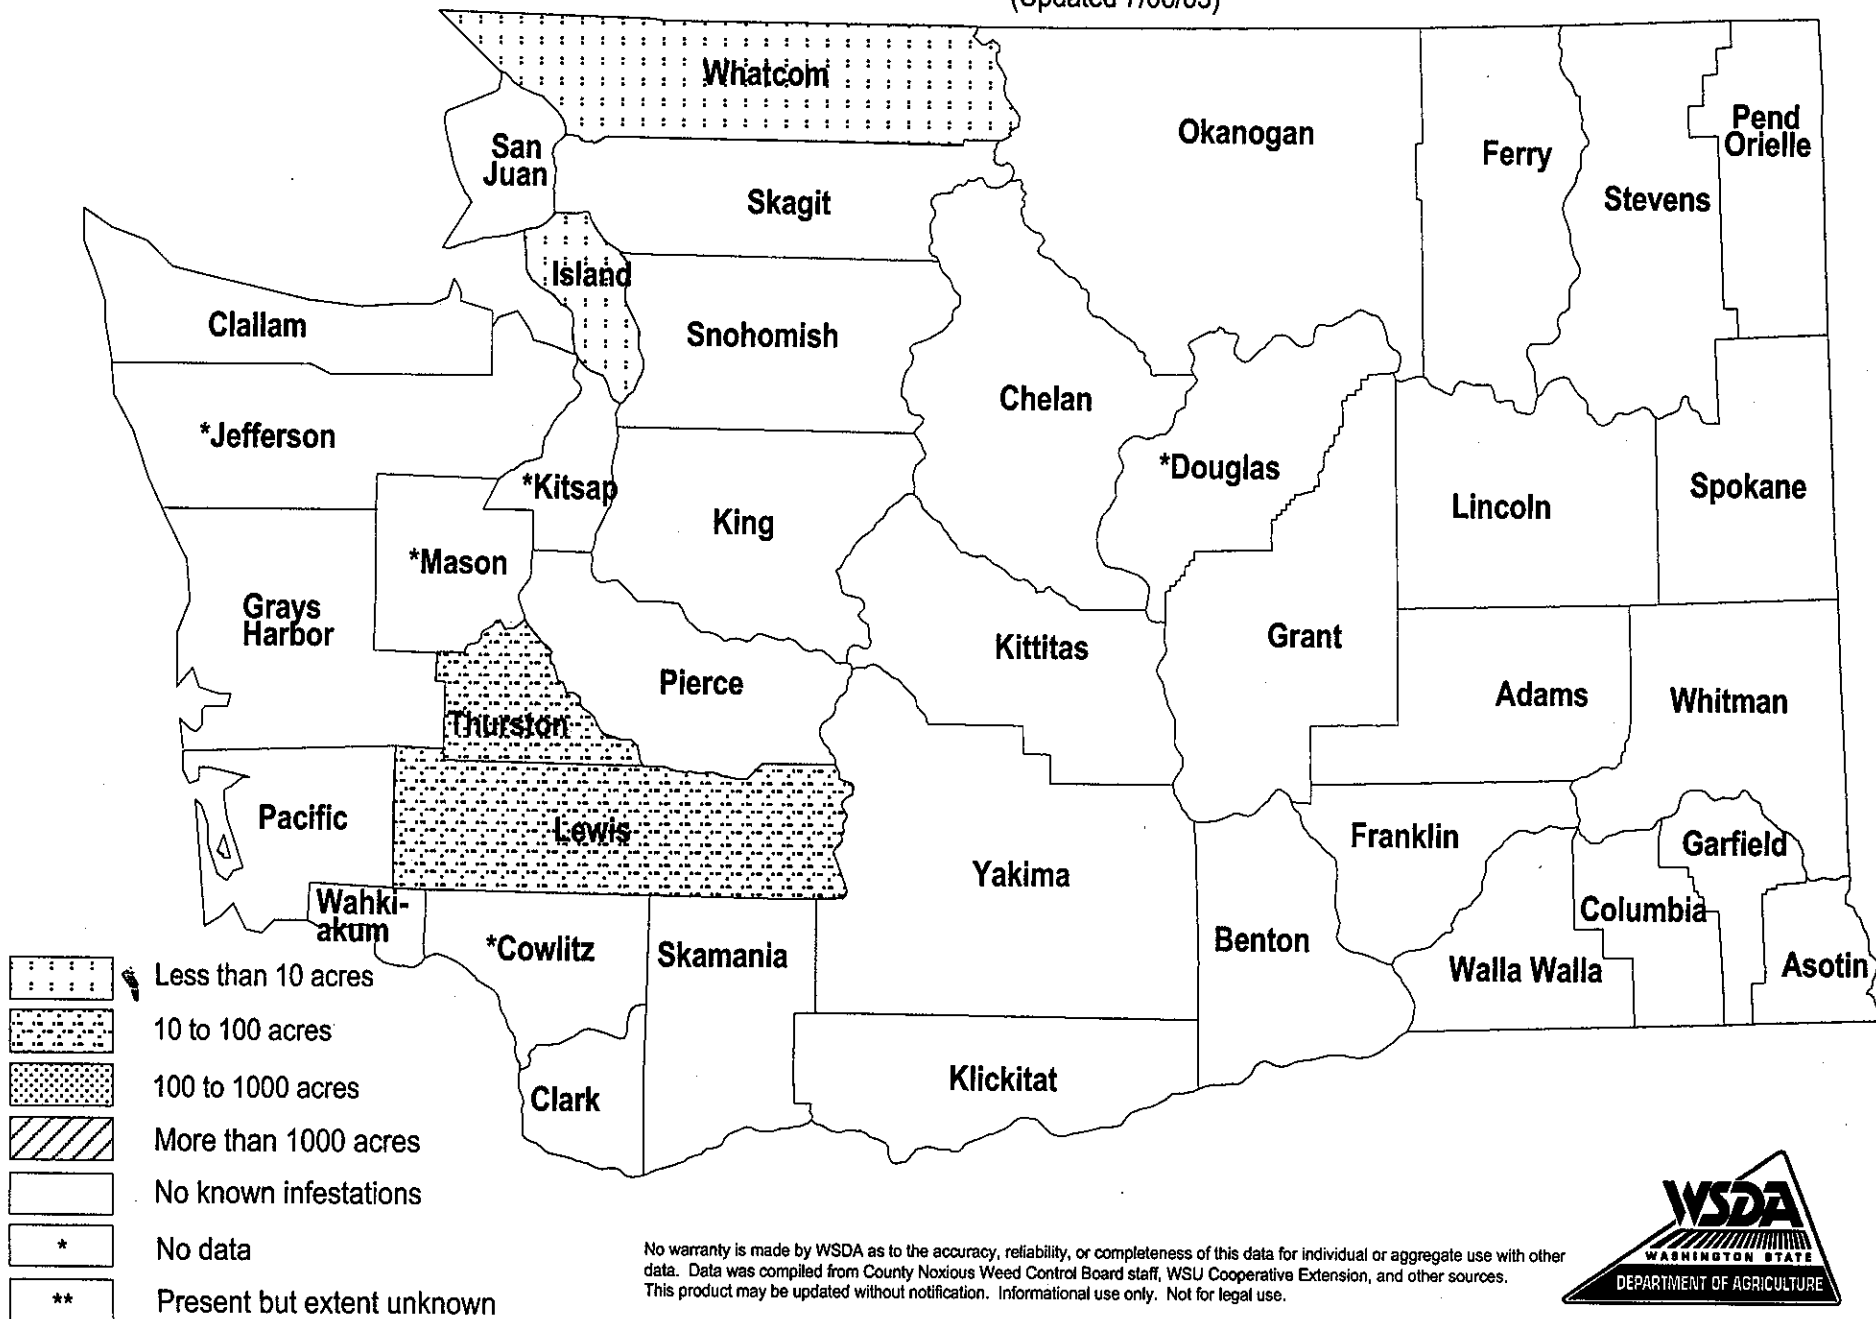

# Black Knapweed (*Centaurea nigra*) Distribution in Washington State

(Updated 7/06/03)

No warranty is made by WSDA as to the accuracy, reliability, or completeness of this data for individual or aggregate use with other data. Data was compiled from County Noxious Weed Control Board staff, WSU Cooperative Extension, and other sources. This product may be updated without notification. Informational use only. Not for legal use.