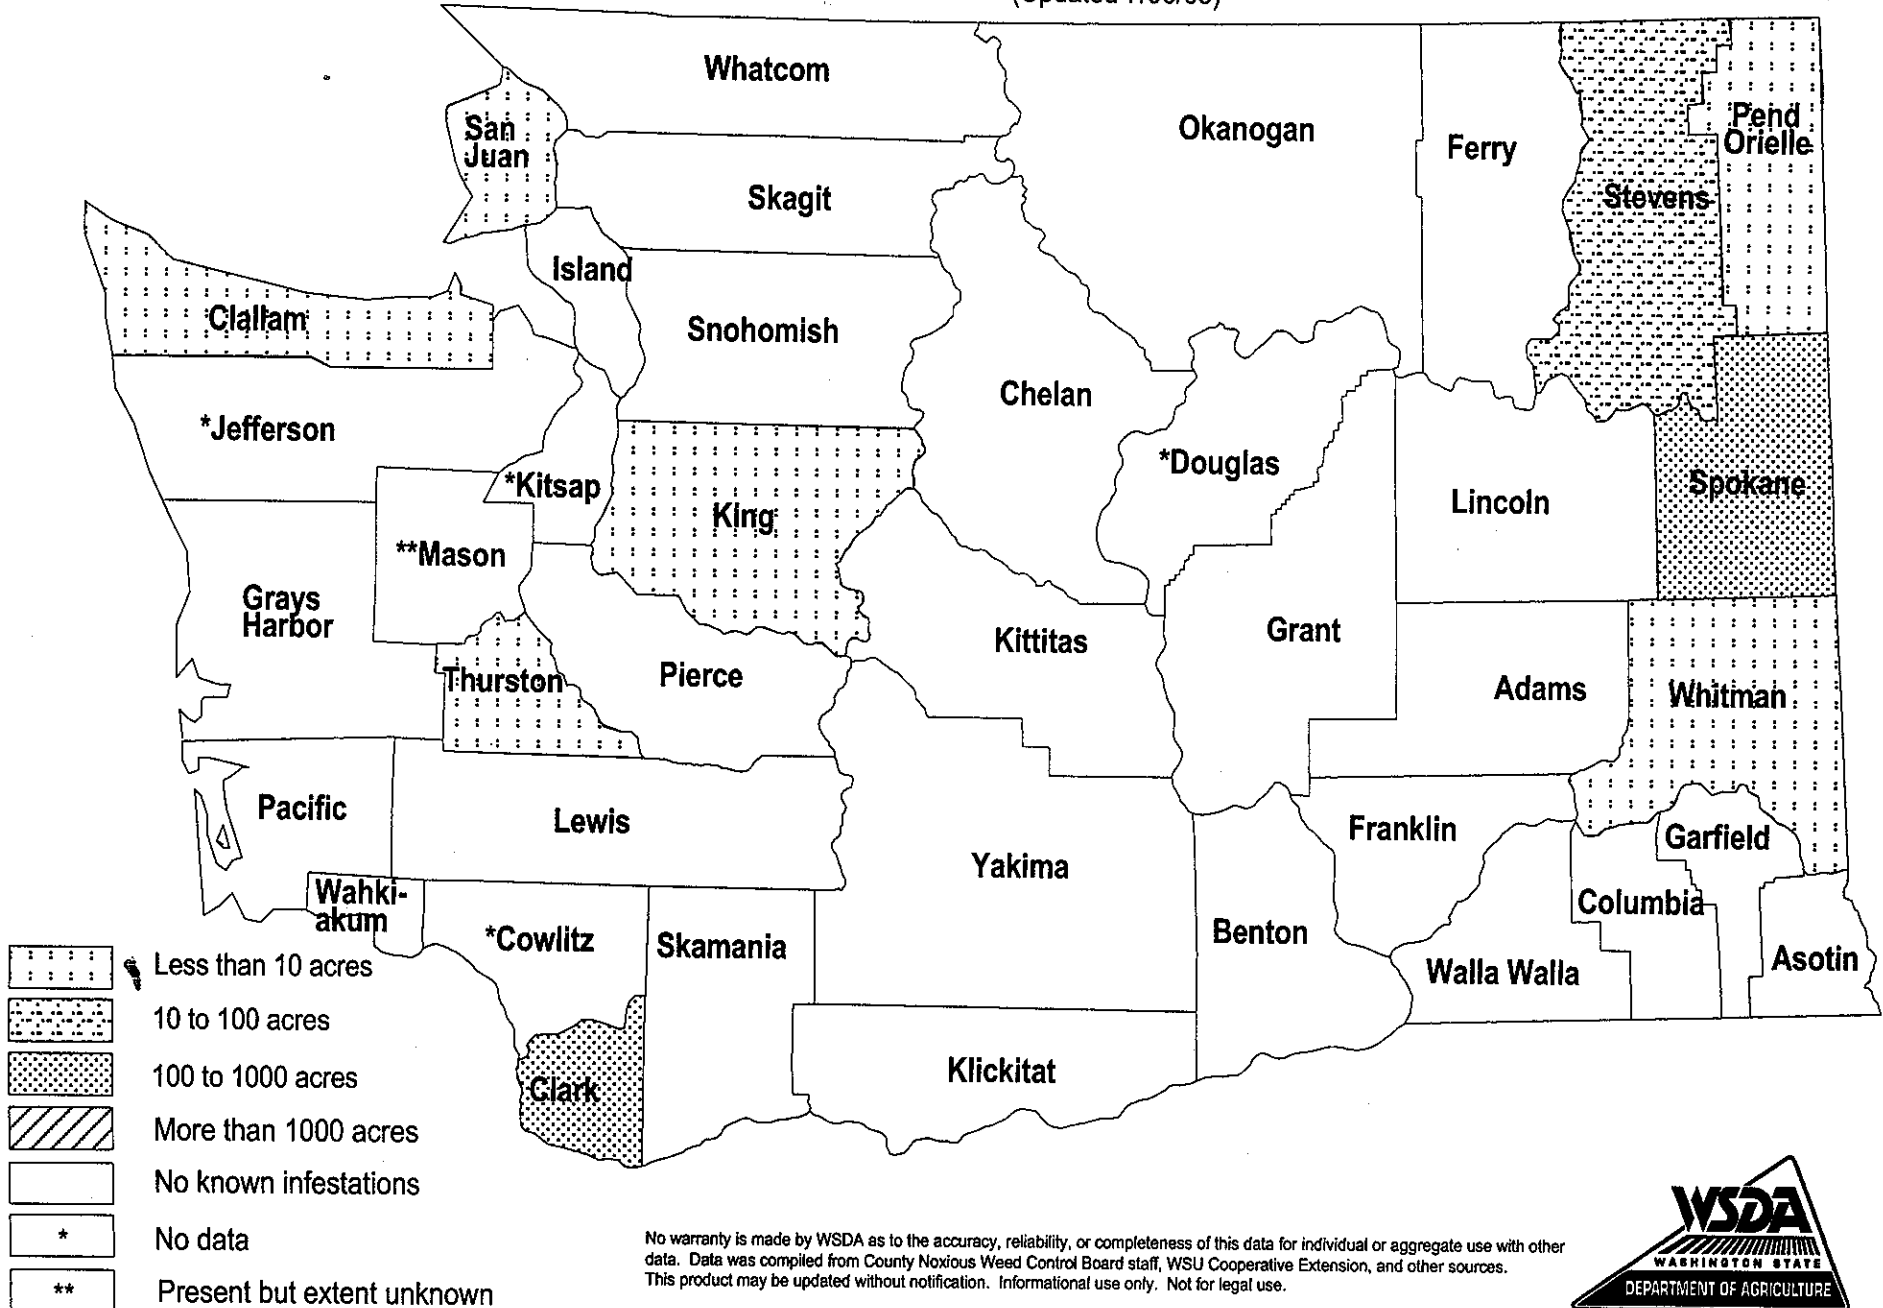

Blueweed (*Echium vulgare*) Distribution in Washington State

(Updated 7/06/03)

No warranty is made by WSDA as to the accuracy, reliability, or completeness of this data for individual or aggregate use with other data. Data was compiled from County Noxious Weed Control Board staff, WSU Cooperative Extension, and other sources. This product may be updated without notification. Informational use only. Not for legal use.