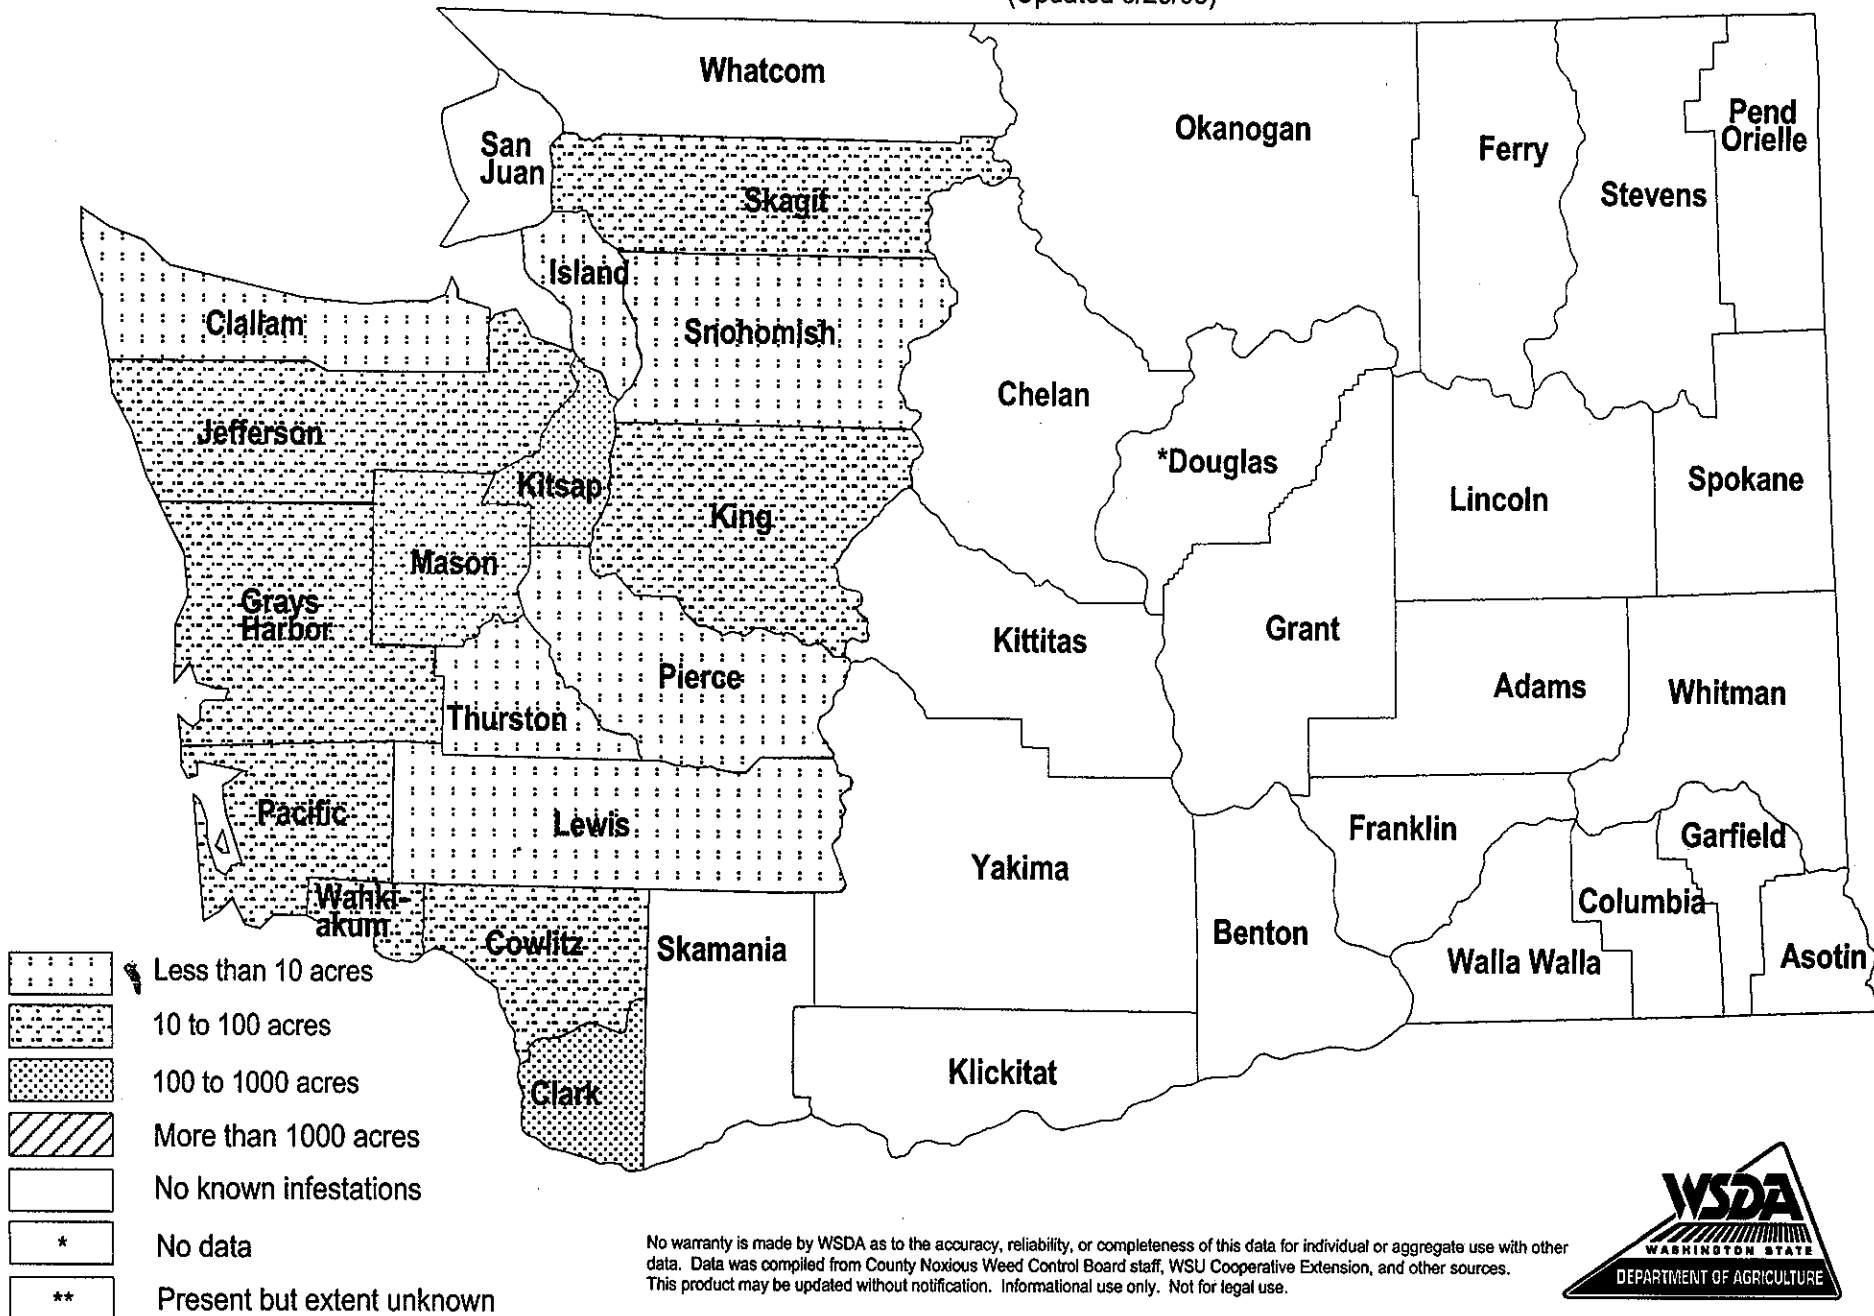

Brazilian Elodea (*Egeria densa*) Distribution in Washington State

(Updated 6/23/03)

No warranty is made by WSDA as to the accuracy, reliability, or completeness of this data for individual or aggregate use with other data. Data was compiled from County Noxious Weed Control Board staff, WSU Cooperative Extension, and other sources. This product may be updated without notification. Informational use only. Not for legal use.