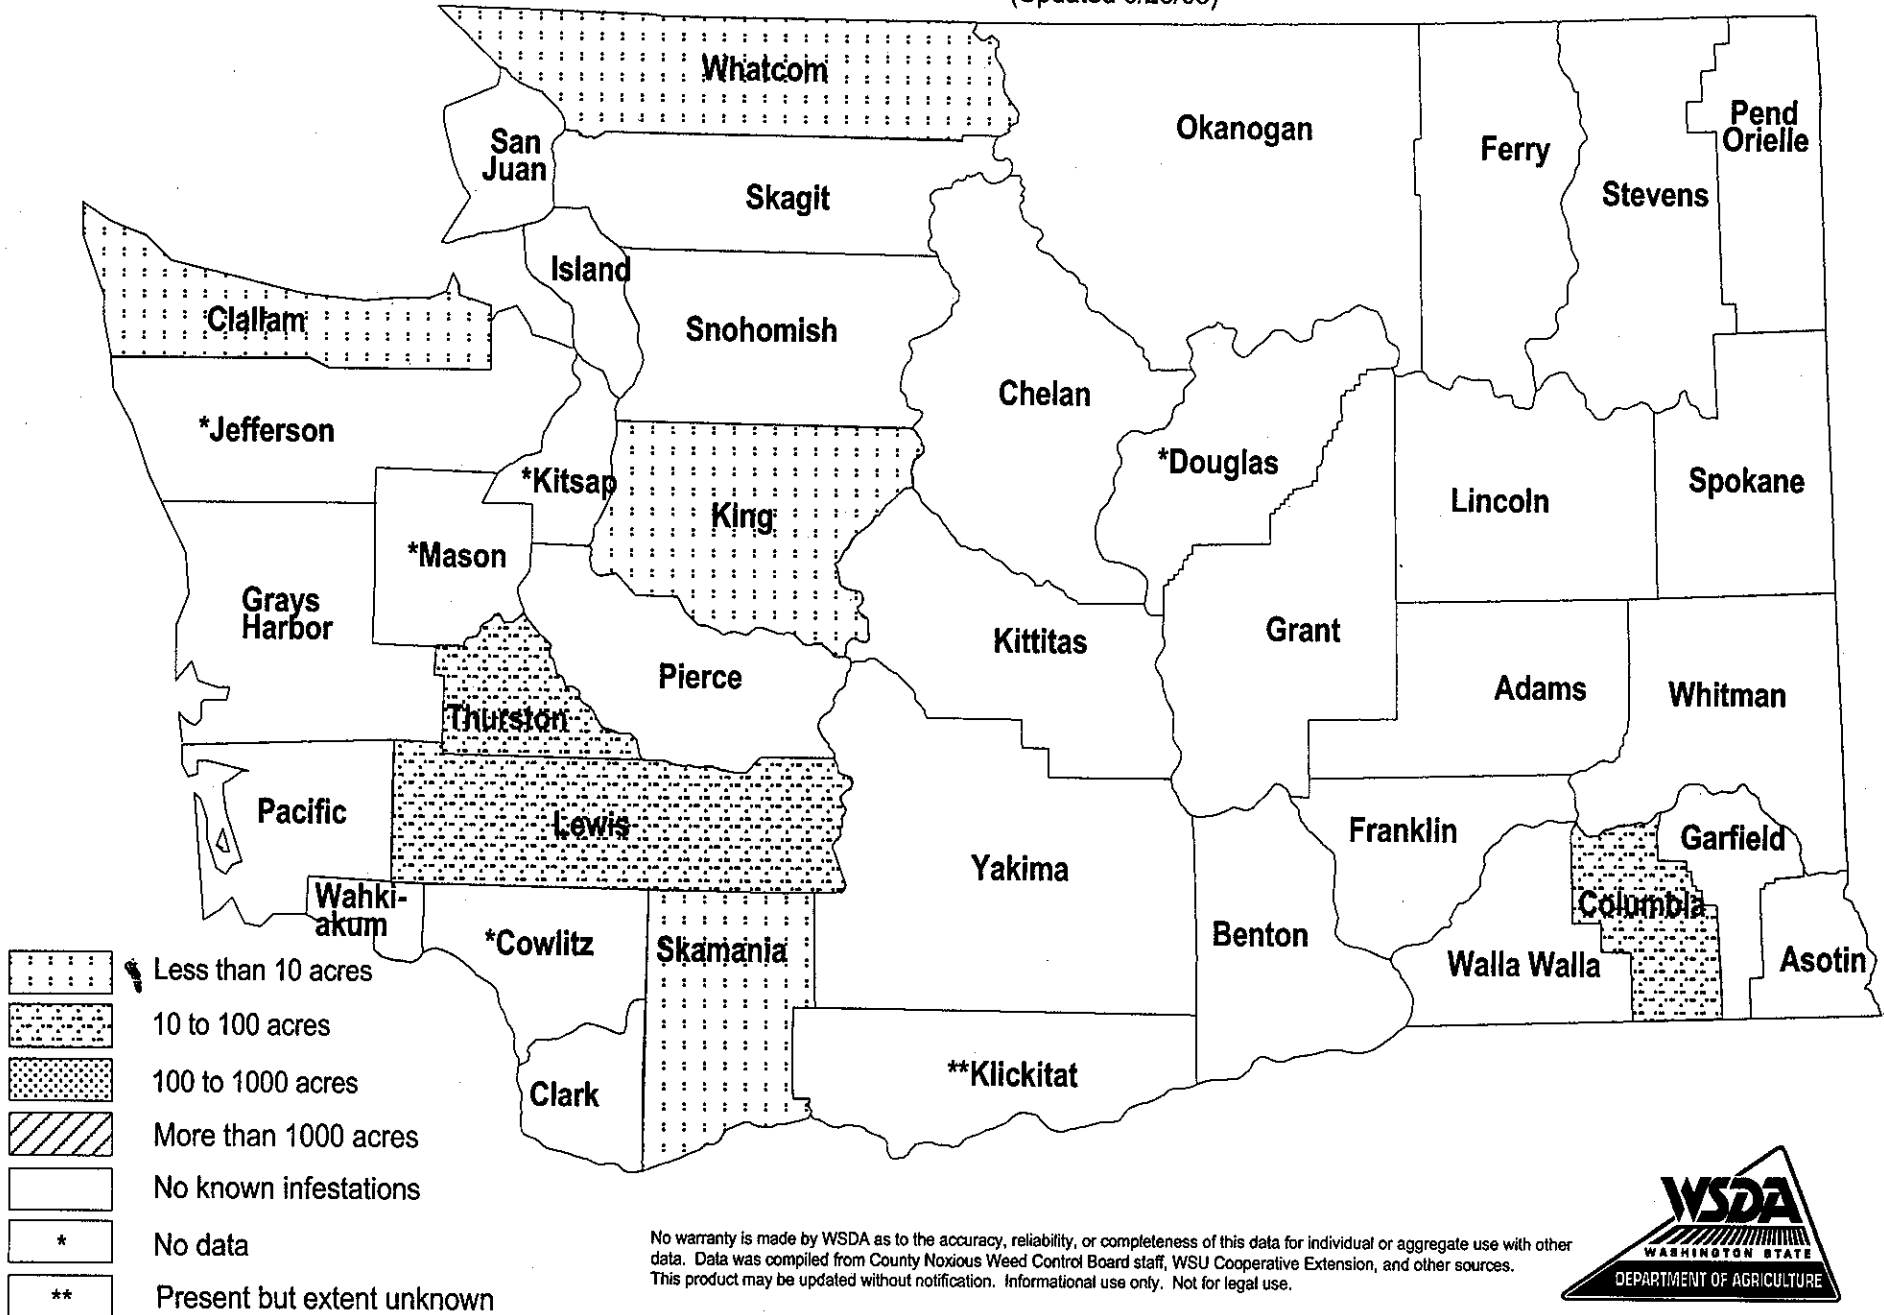

Brown Knapweed (*Centaurea jacea*) Distribution in Washington State

(Updated 6/23/03)

No warranty is made by WSDA as to the accuracy, reliability, or completeness of this data for individual or aggregate use with other data. Data was compiled from County Noxious Weed Control Board staff, WSU Cooperative Extension, and other sources. This product may be updated without notification. Informational use only. Not for legal use.