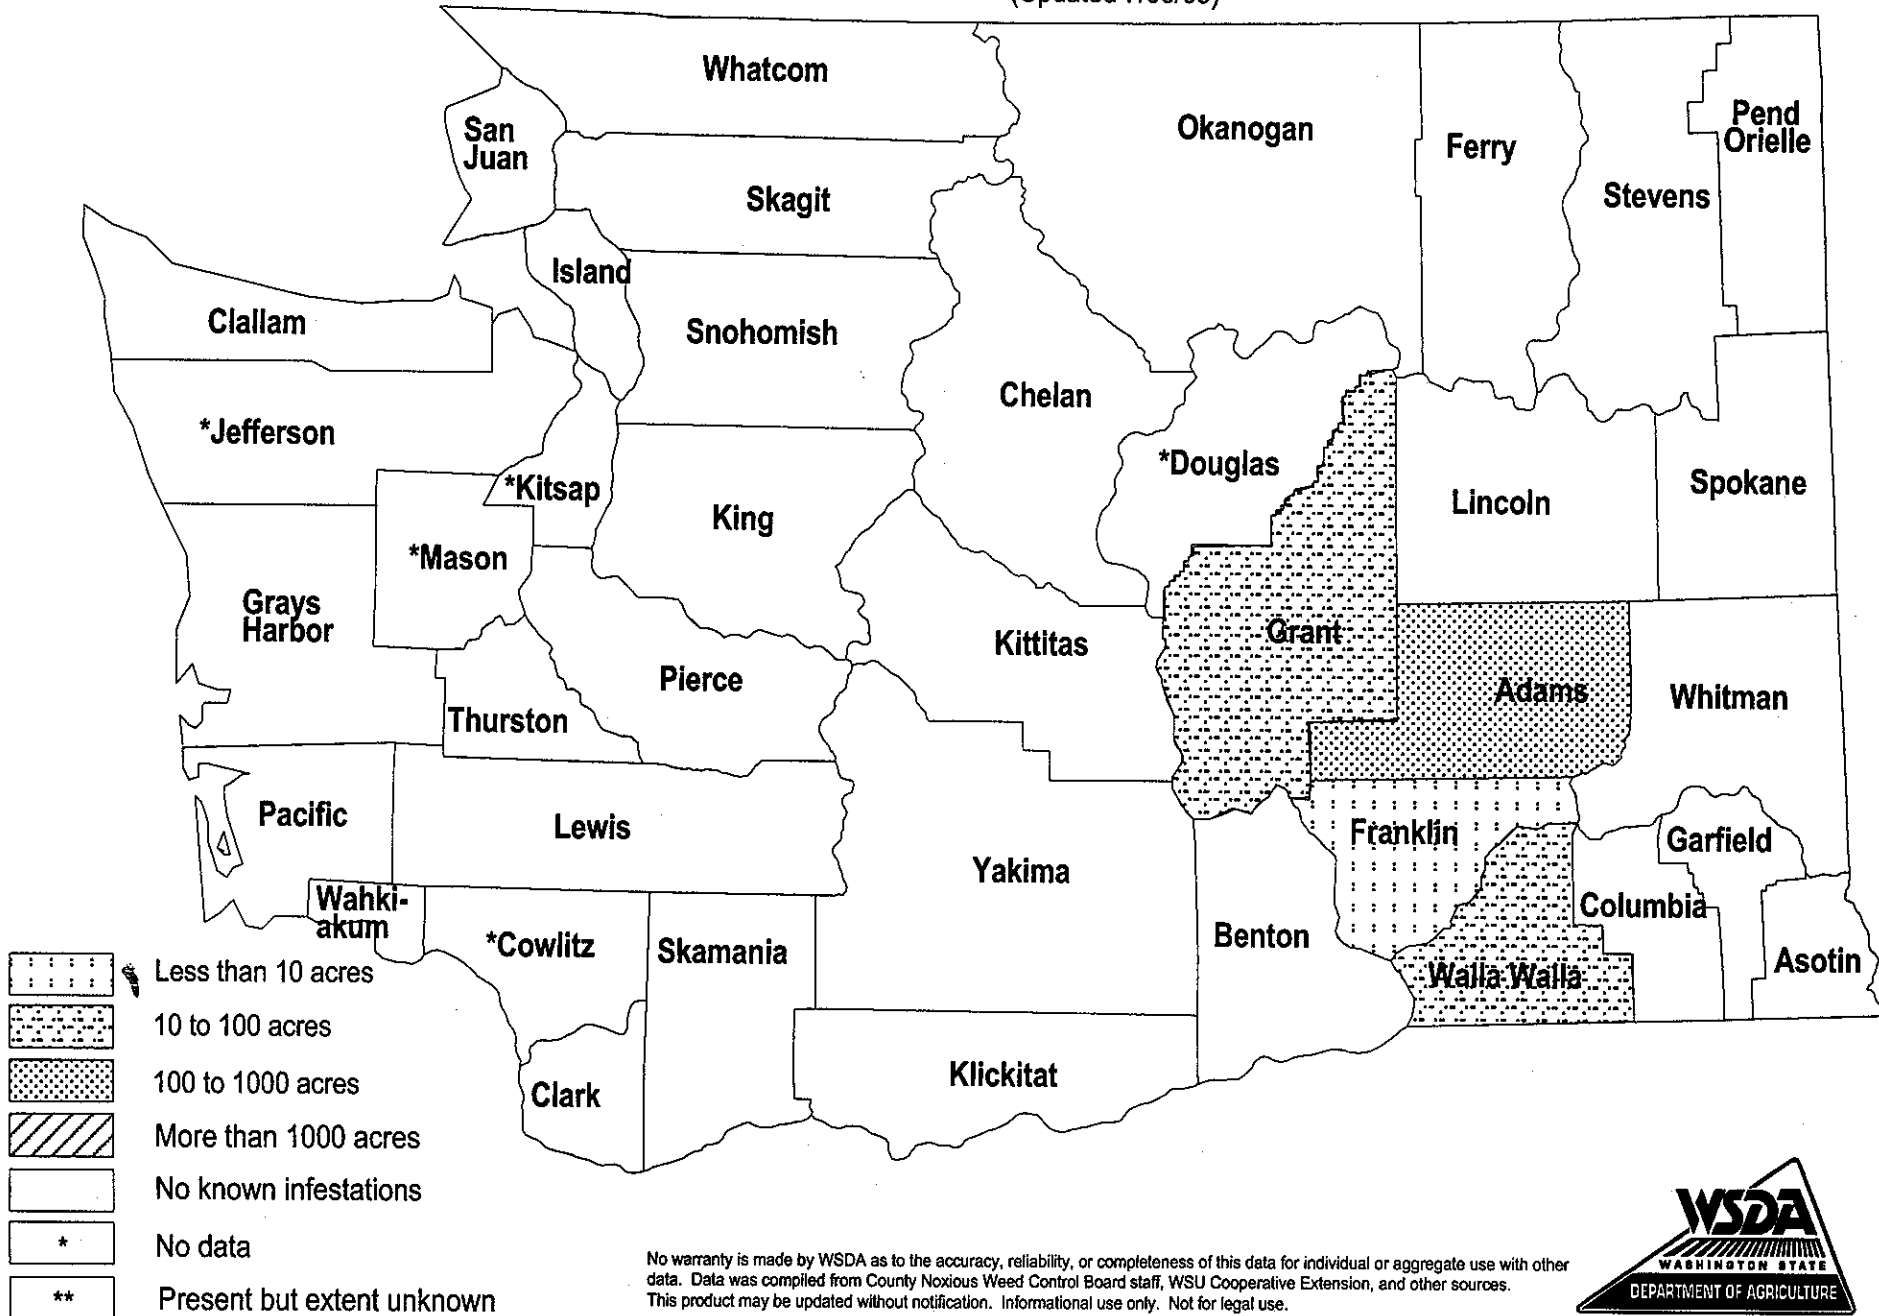

# Camelthorn (*Alhagi maurorum*) Distribution in Washington State

(Updated 7/06/03)

No warranty is made by WSDA as to the accuracy, reliability, or completeness of this data for individual or aggregate use with other data. Data was compiled from County Noxious Weed Control Board staff, WSU Cooperative Extension, and other sources. This product may be updated without notification. Informational use only. Not for legal use.