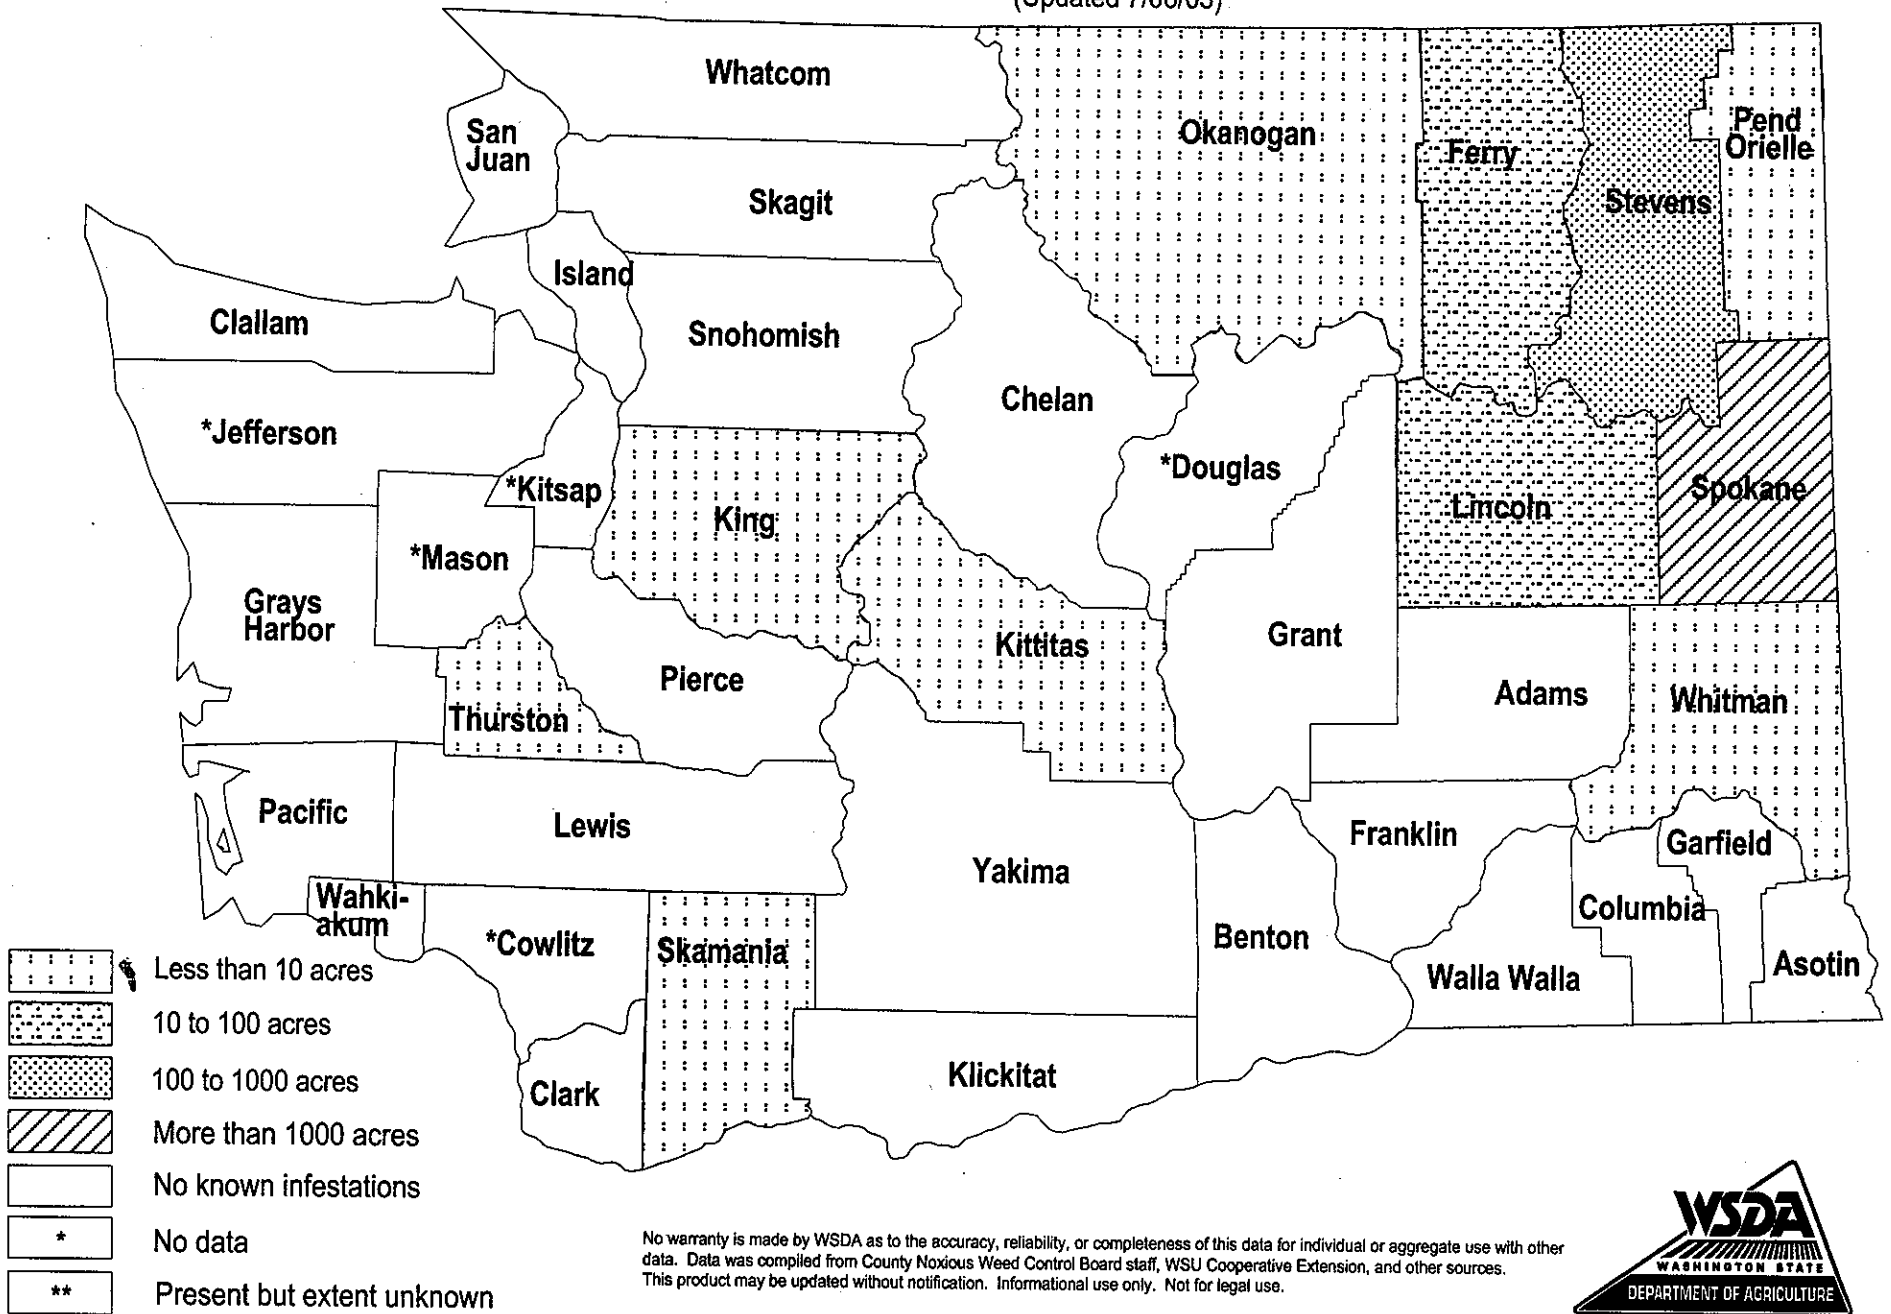

Common Bugloss (*Anchusa officinalis*) Distribution in Washington State

(Updated 7/06/03)

No warranty is made by WSDA as to the accuracy, reliability, or completeness of this data for individual or aggregate use with other data. Data was compiled from County Noxious Weed Control Board staff, WSU Cooperative Extension, and other sources. This product may be updated without notification. Informational use only. Not for legal use.