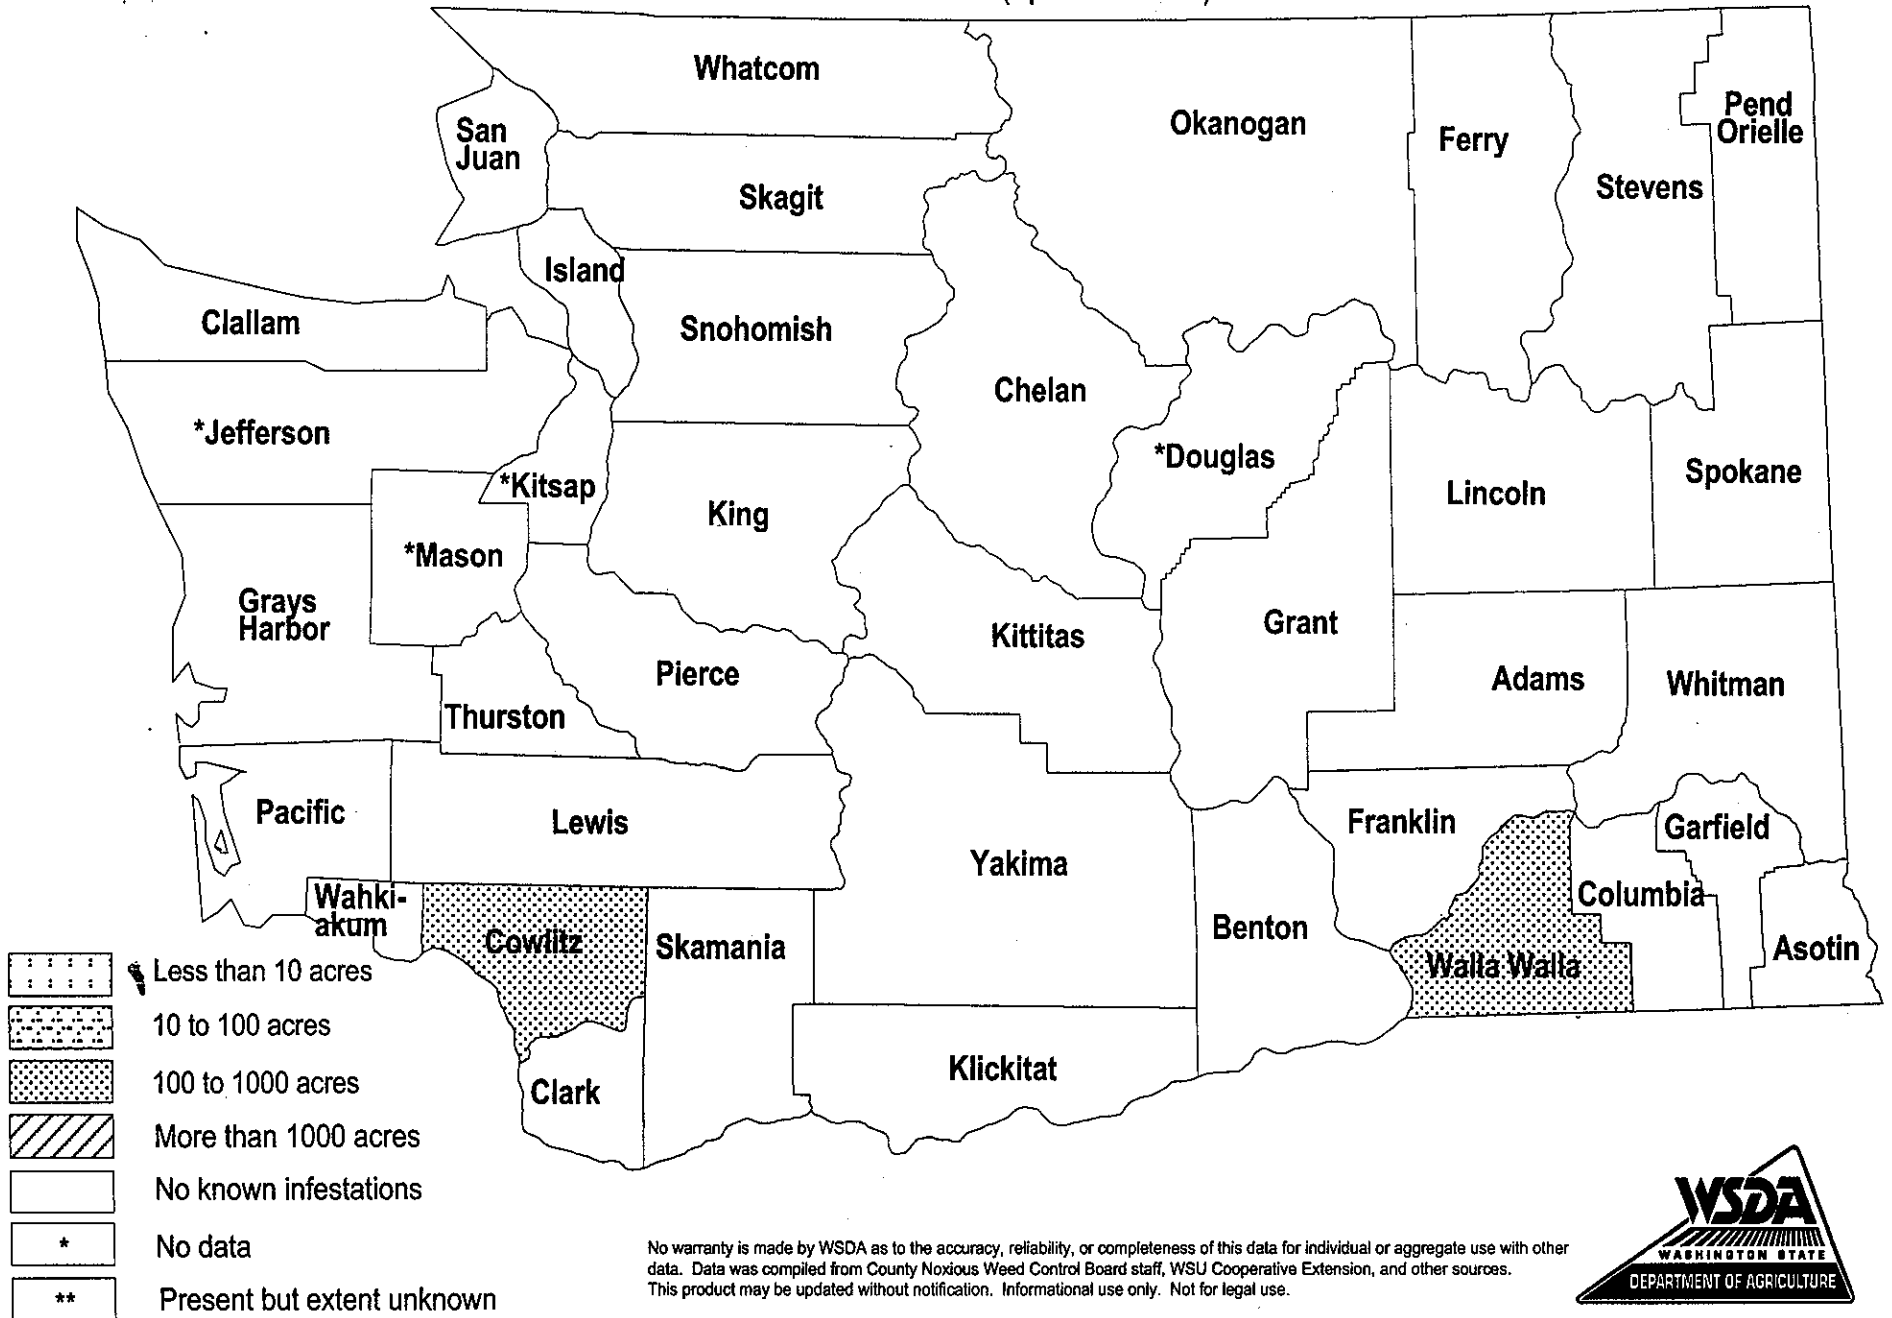

Fanwort (*Cabomba caroliniana*) Distribution in Washington State

(Updated 7/06/03)

No warranty is made by WSDA as to the accuracy, reliability, or completeness of this data for individual or aggregate use with other data. Data was compiled from County Noxious Weed Control Board staff, WSU Cooperative Extension, and other sources. This product may be updated without notification. Informational use only. Not for legal use.