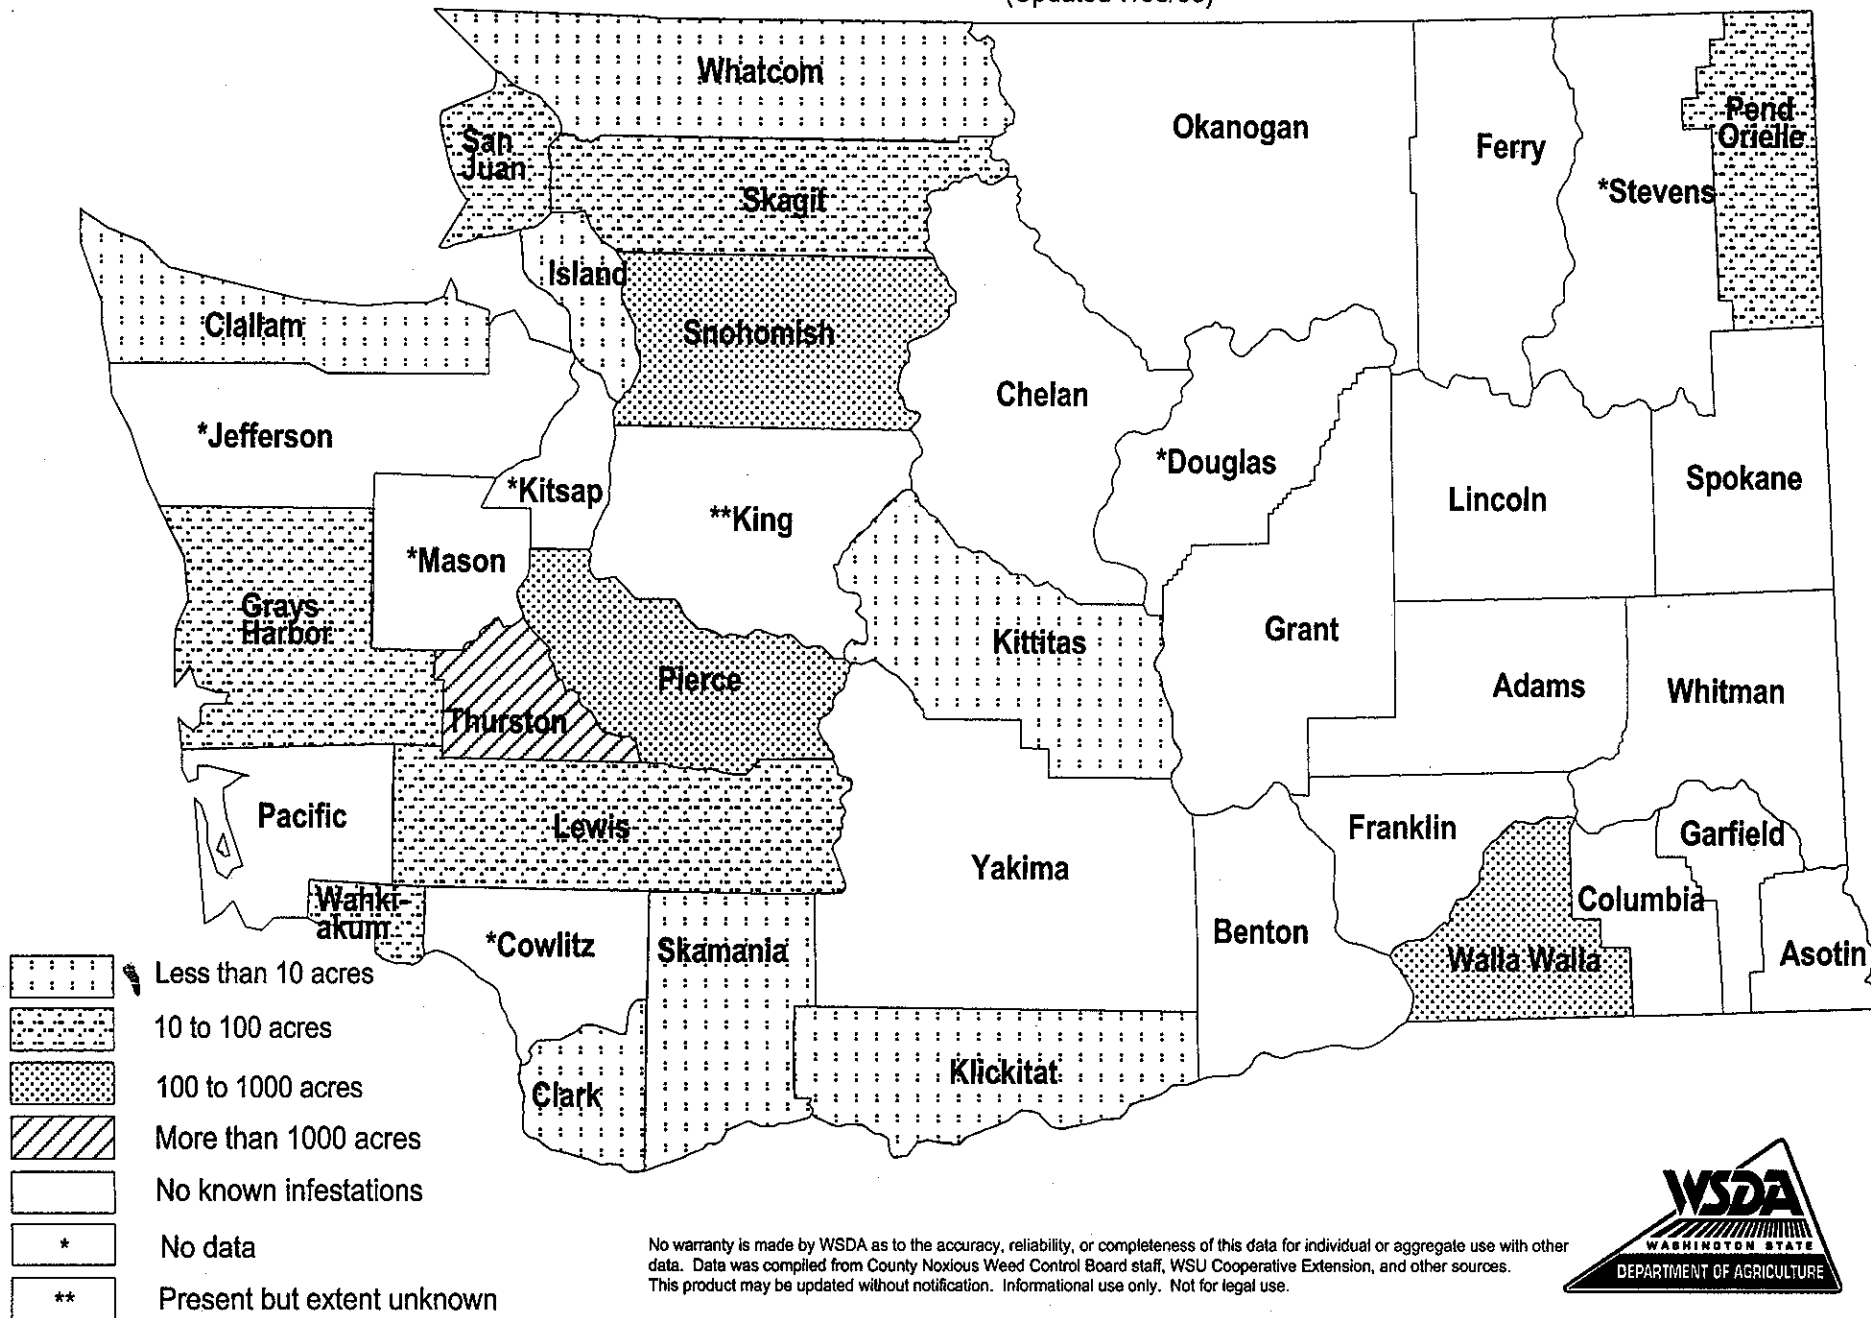

Giant Knotweed (*Polygonum sachalinense*) Distribution in Washington State

(Updated 7/06/03)

No warranty is made by WSDA as to the accuracy, reliability, or completeness of this data for individual or aggregate use with other data. Data was compiled from County Noxious Weed Control Board staff, WSU Cooperative Extension, and other sources. This product may be updated without notification. Informational use only. Not for legal use.