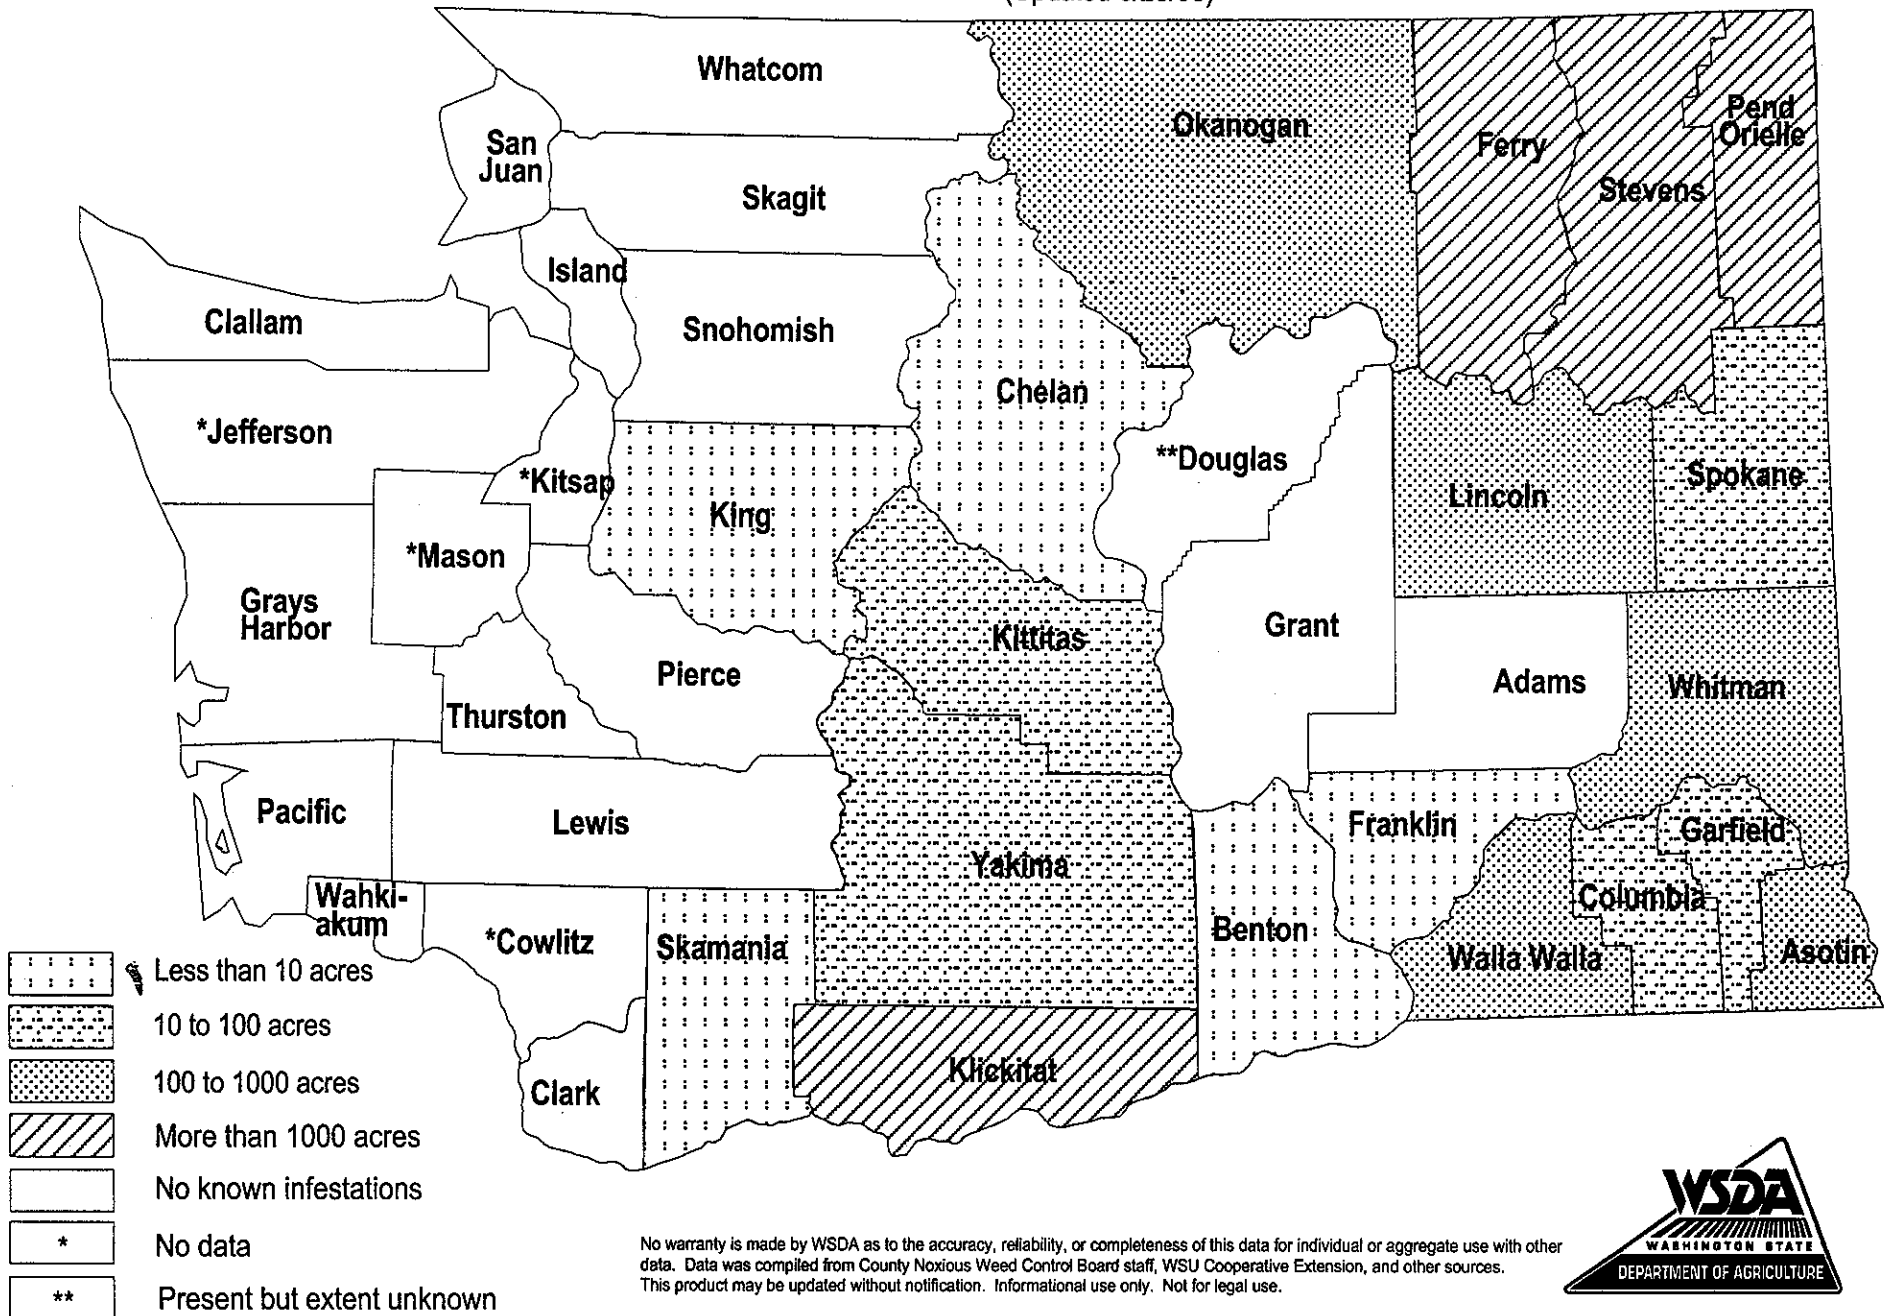

Houndstongue (*Cynoglossum officinale*) Distribution in Washington State

(Updated 6/23/03)

No warranty is made by WSDA as to the accuracy, reliability, or completeness of this data for individual or aggregate use with other data. Data was compiled from County Noxious Weed Control Board staff, WSU Cooperative Extension, and other sources. This product may be updated without notification. Informational use only. Not for legal use.