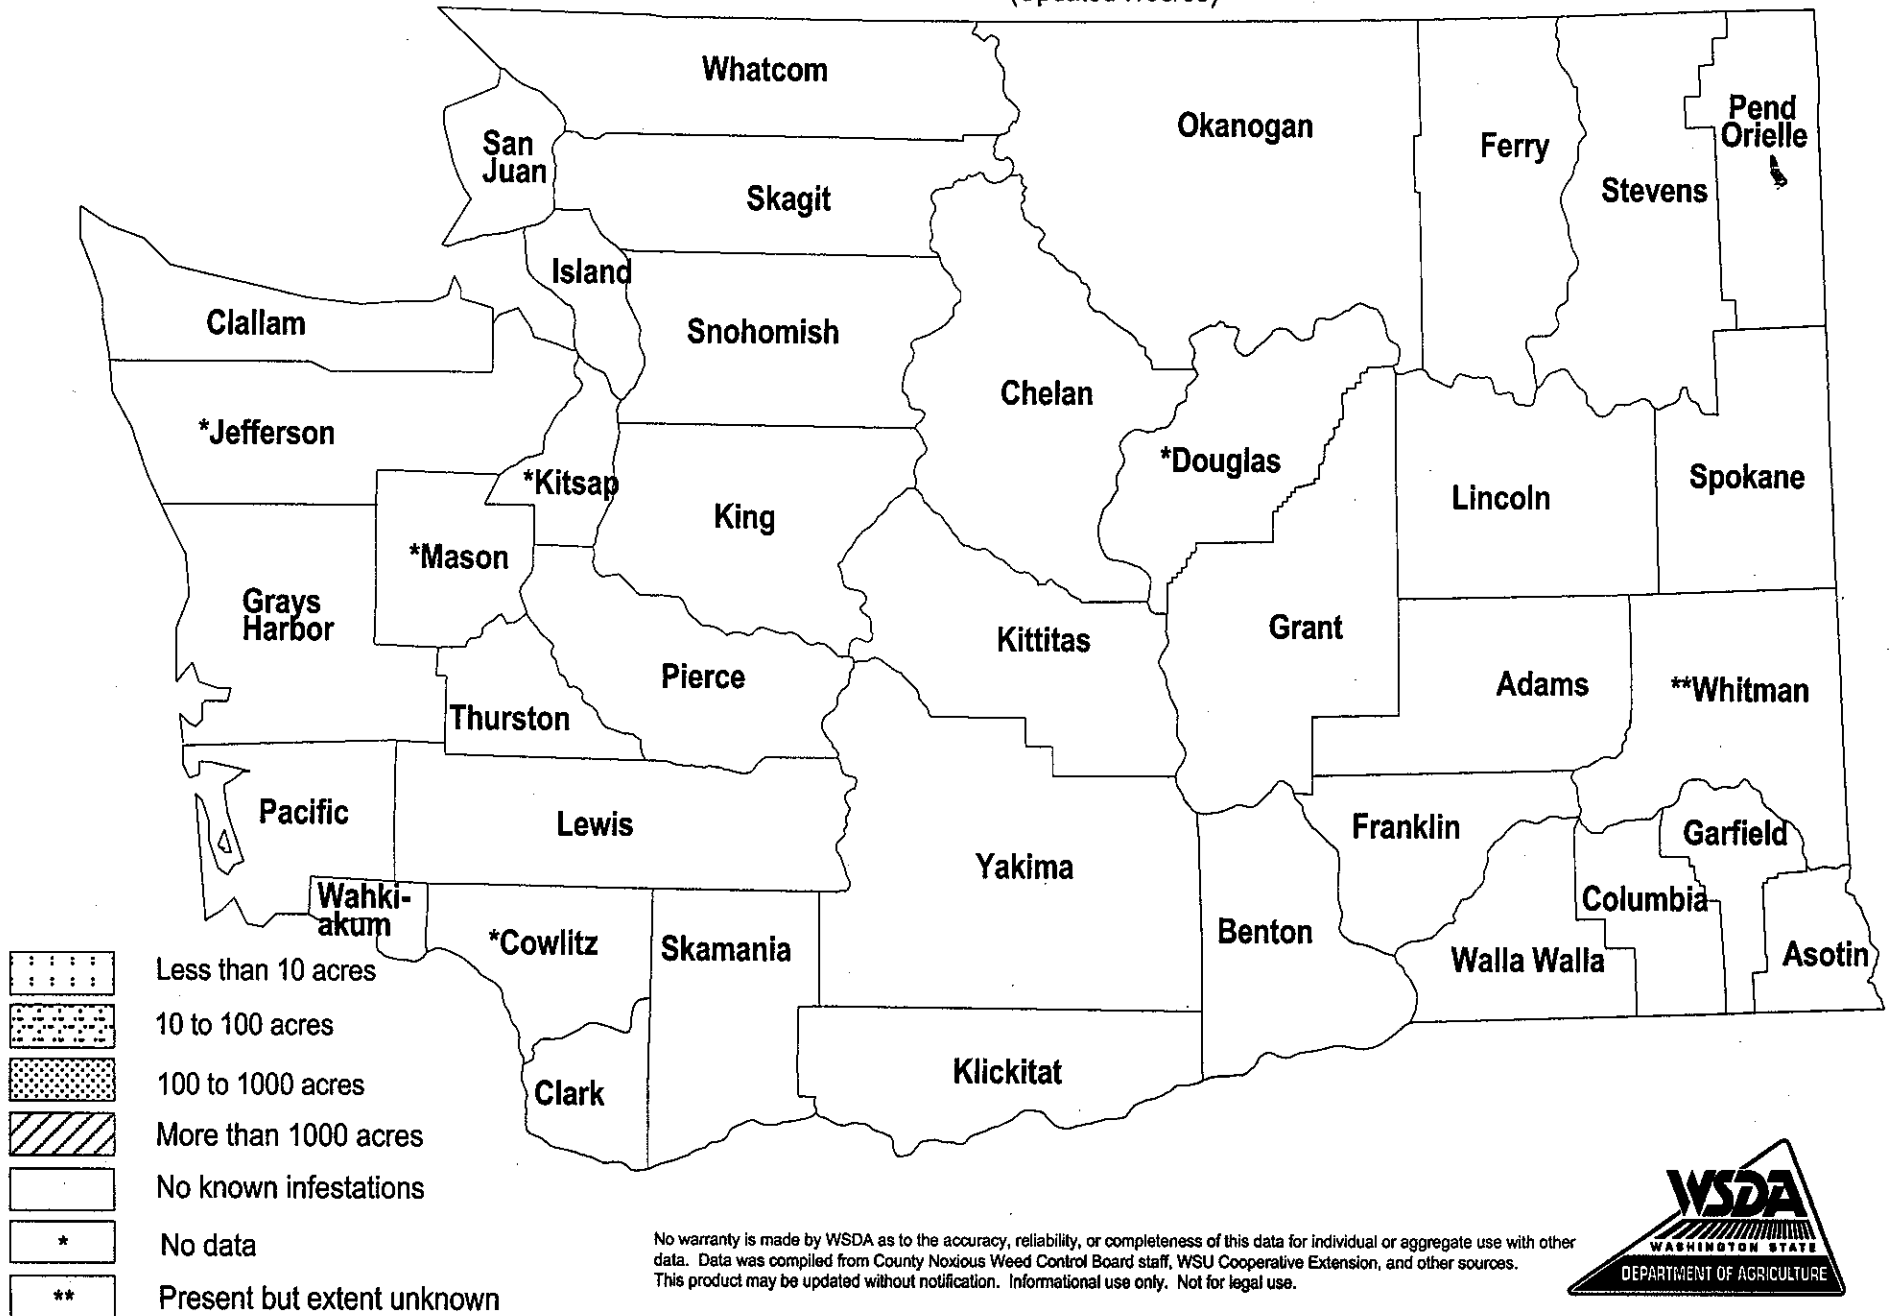

Lepyrodiclis (Lepyrodiclis holosteoides) Distribution in Washington State

(Updated 7/06/03)

No warranty is made by WSDA as to the accuracy, reliability, or completeness of this data for individual or aggregate use with other data. Data was compiled from County Noxious Weed Control Board staff, WSU Cooperative Extension, and other sources. This product may be updated without notification. Informational use only. Not for legal use.