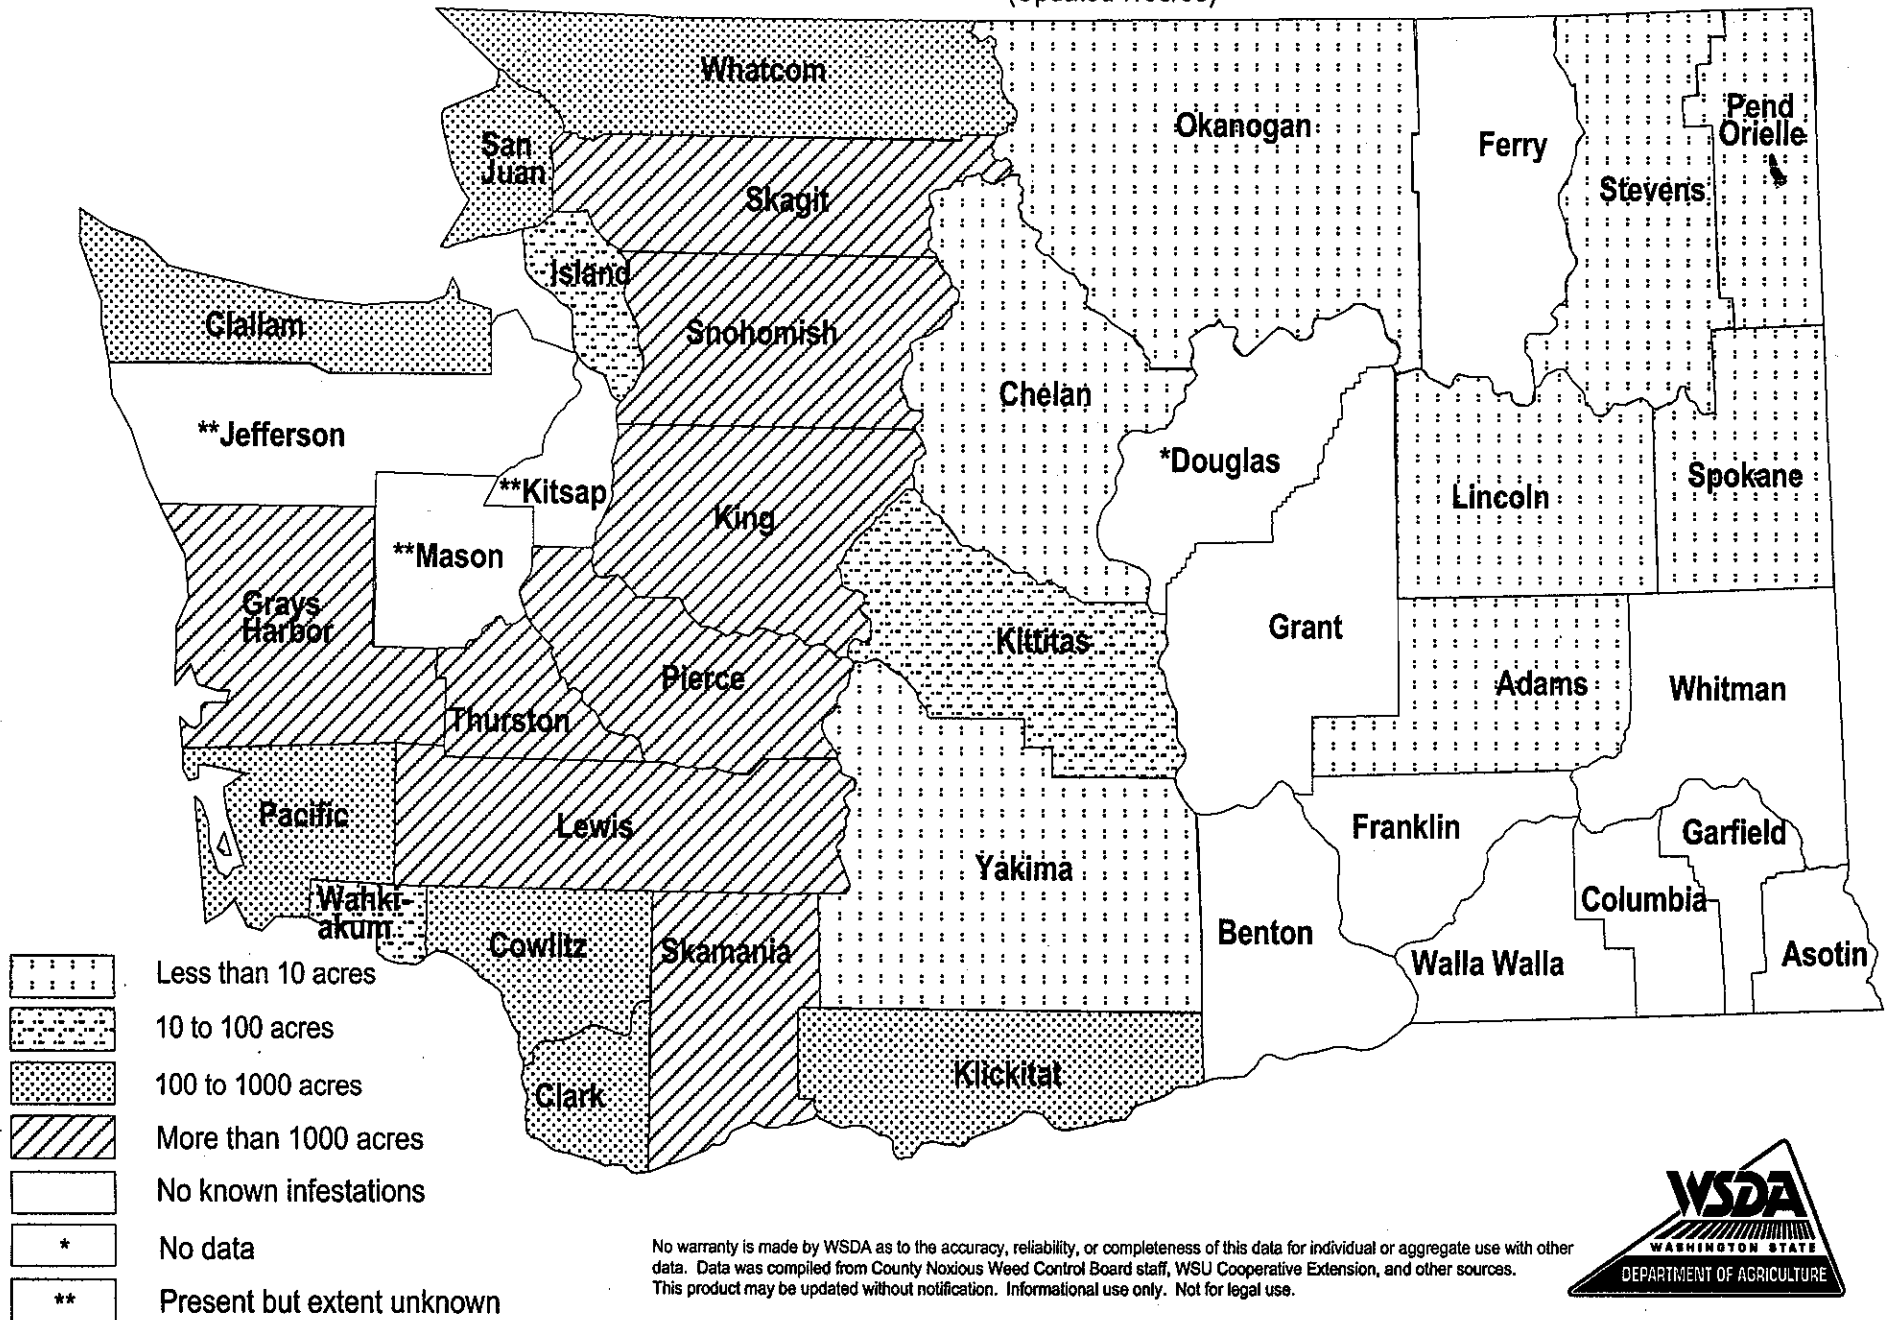

Scotch Broom (*Cytisus scoparius*) Distribution in Washington State

(Updated 7/06/03)

No warranty is made by WSDA as to the accuracy, reliability, or completeness of this data for individual or aggregate use with other data. Data was compiled from County Noxious Weed Control Board staff, WSU Cooperative Extension, and other sources. This product may be updated without notification. Informational use only. Not for legal use.