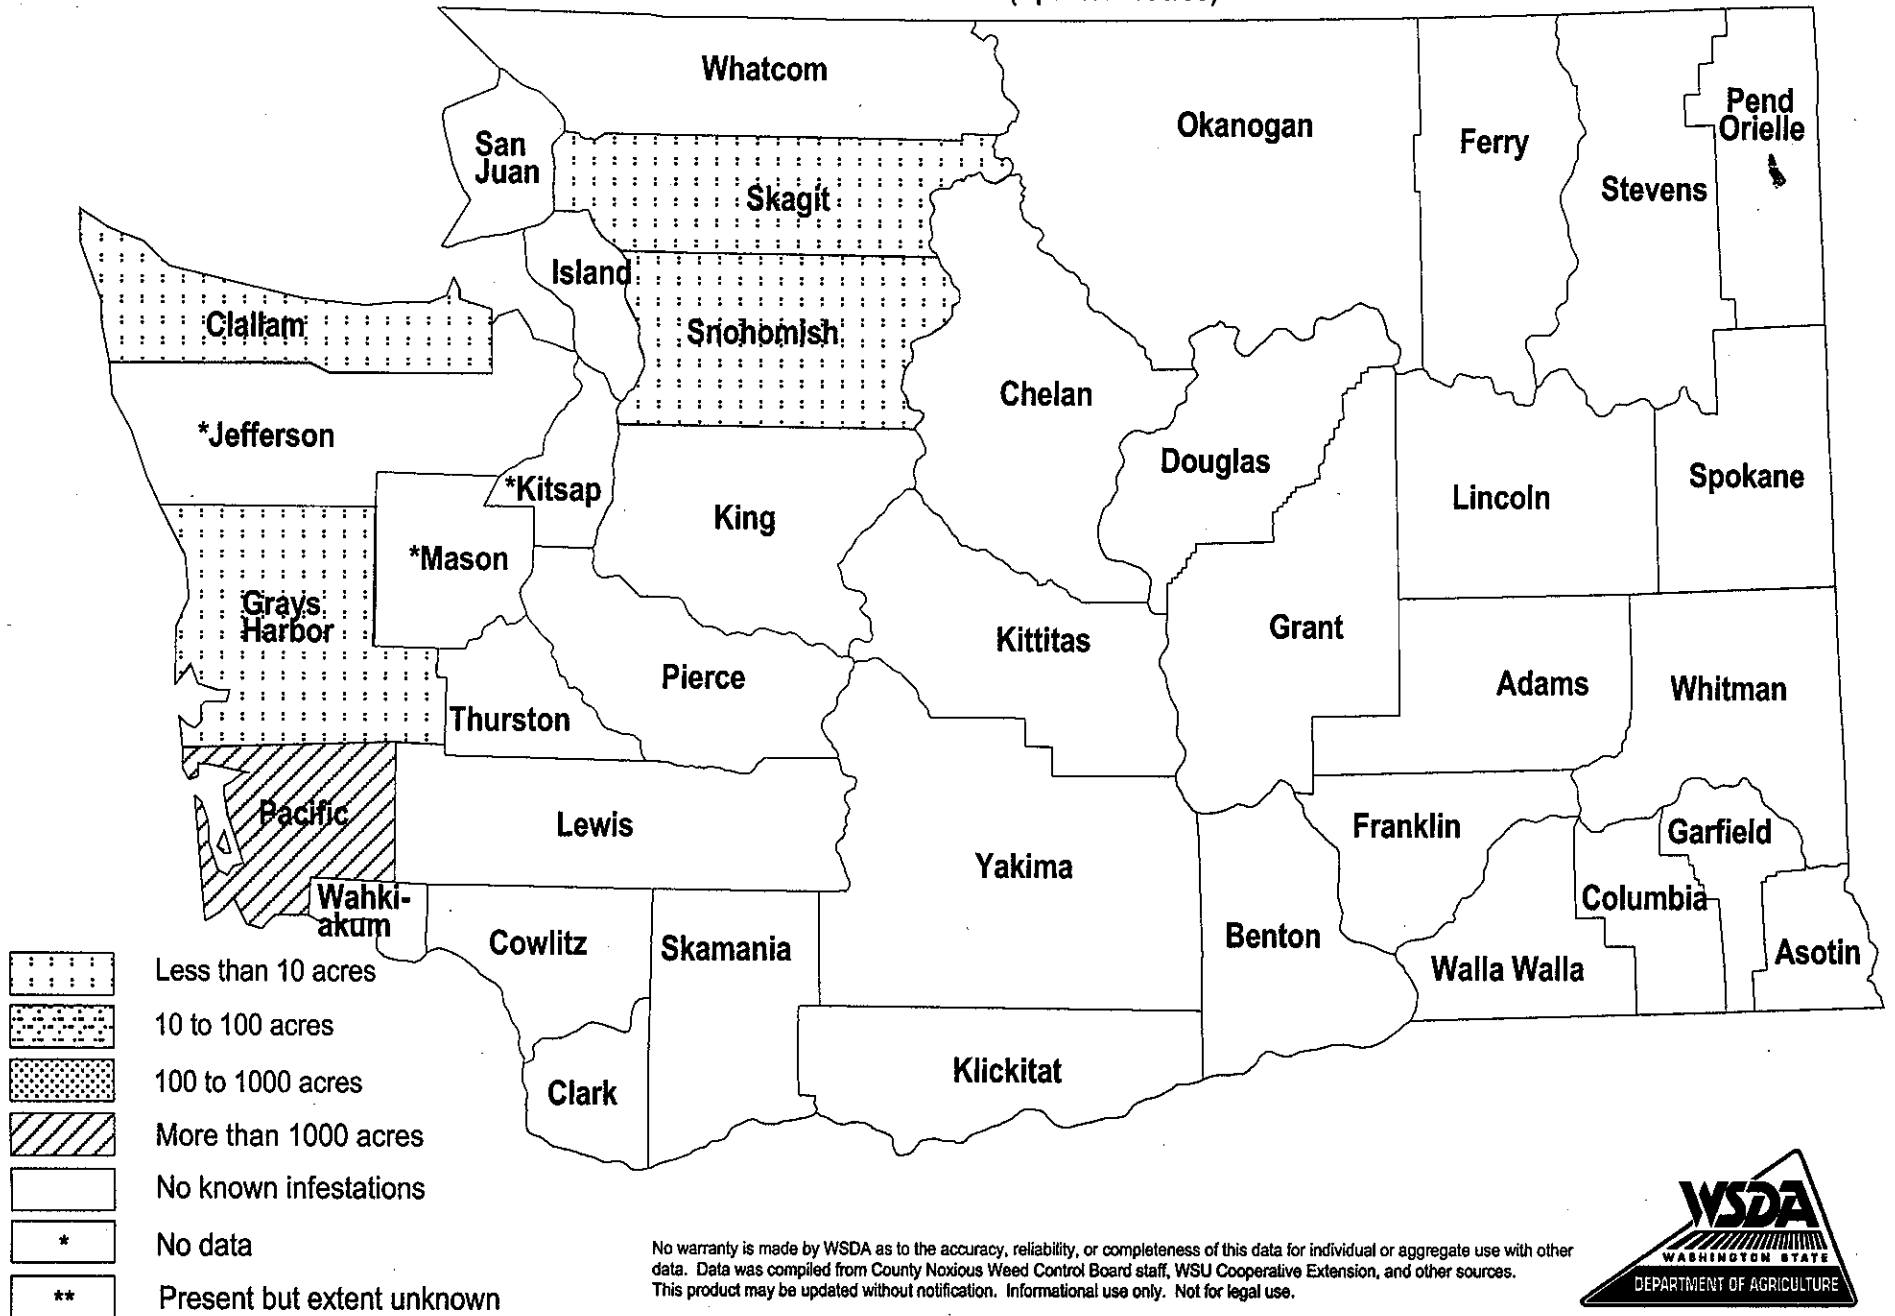

Smooth Cordgrass (*Spartina alterniflora*) Distribution in Washington State

(Updated 7/06/03)

No warranty is made by WSDA as to the accuracy, reliability, or completeness of this data for individual or aggregate use with other data. Data was compiled from County Noxious Weed Control Board staff, WSU Cooperative Extension, and other sources. This product may be updated without notification. Informational use only. Not for legal use.