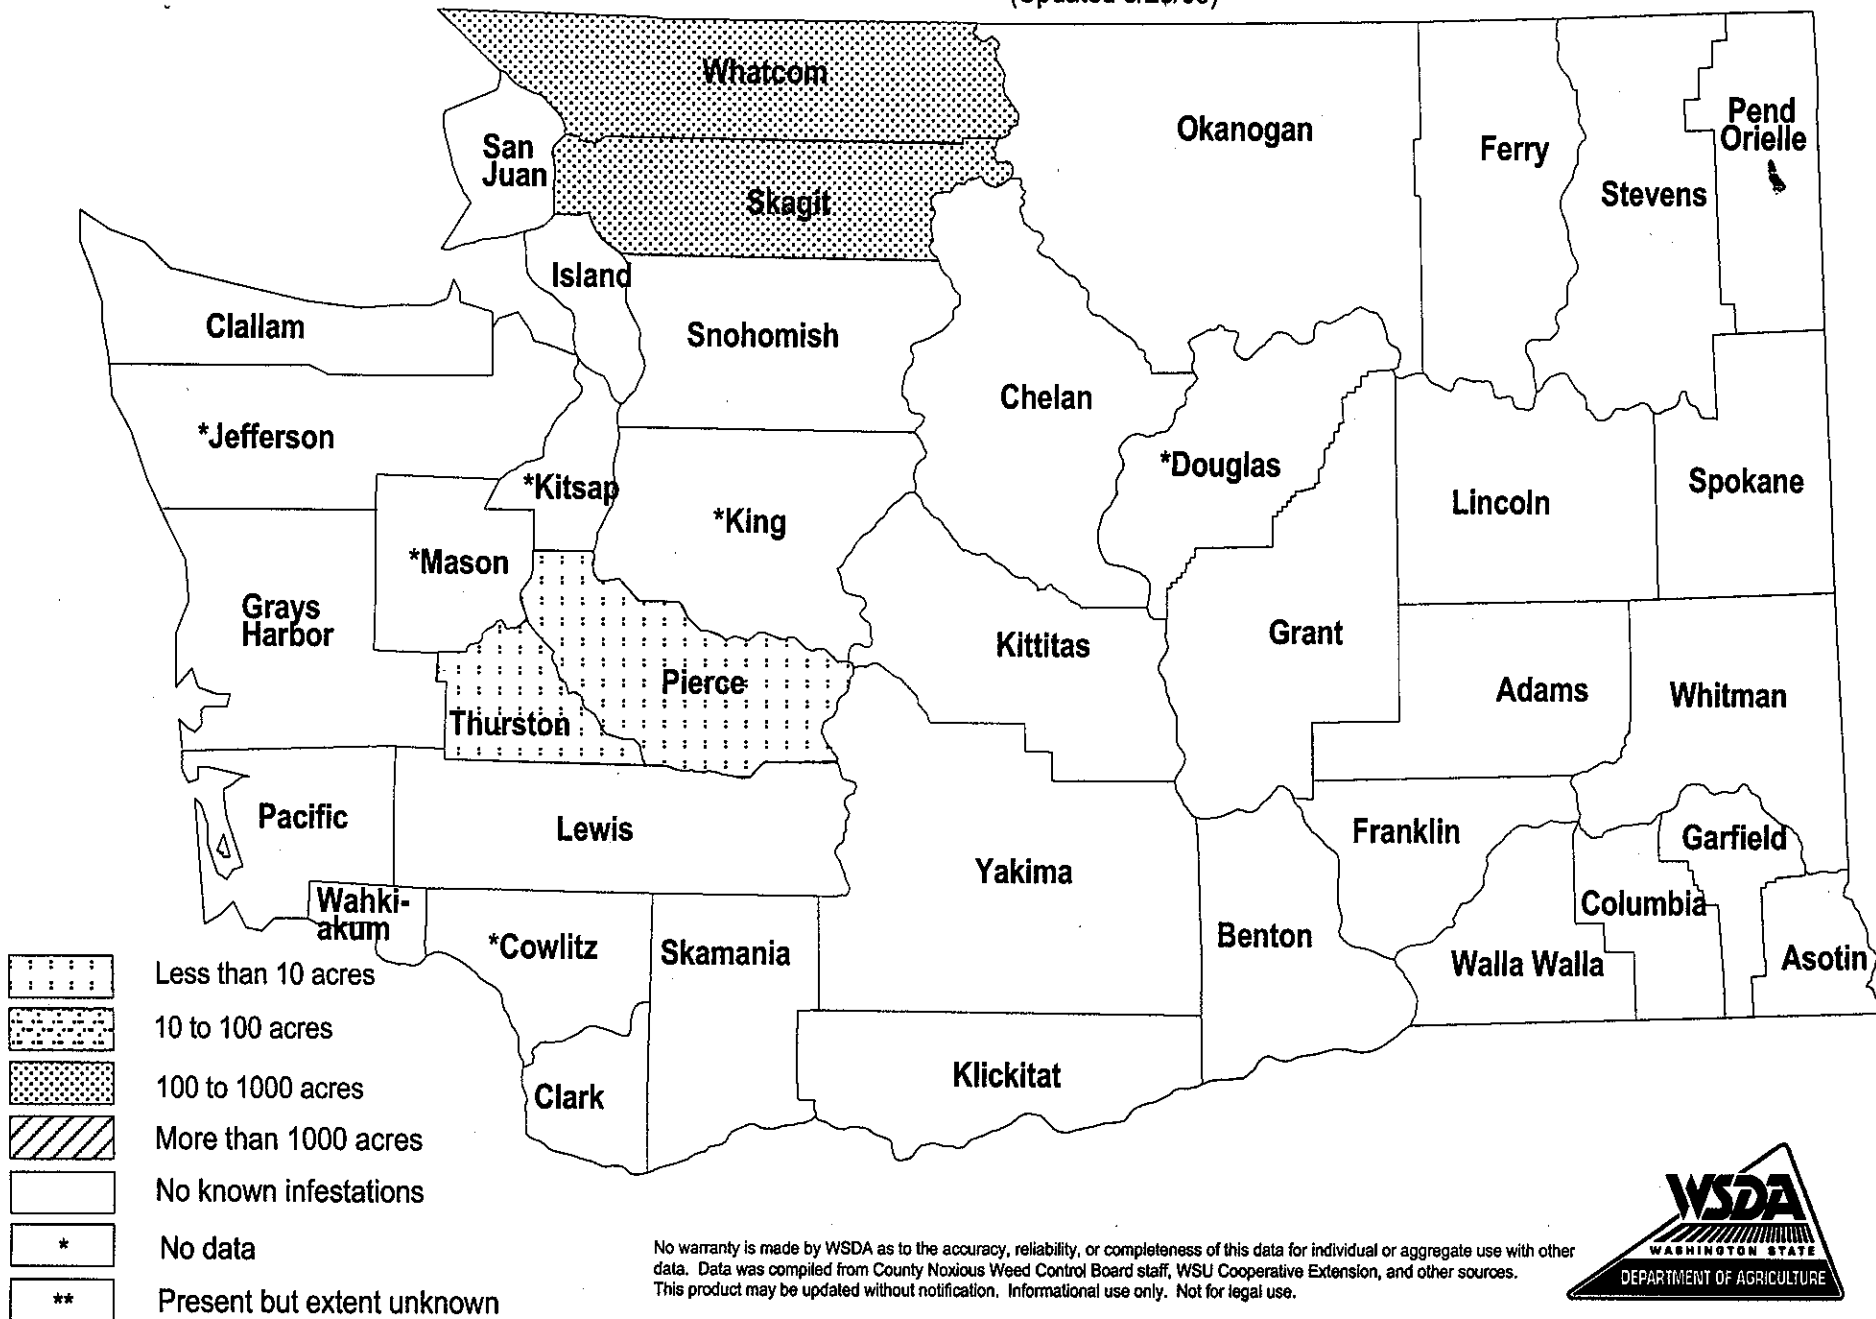

Smooth Hawkweed (*Hieracium laevigatum*) Distribution in Washington State

(Updated 6/23/03)

No warranty is made by WSDA as to the accuracy, reliability, or completeness of this data for individual or aggregate use with other data. Data was compiled from County Noxious Weed Control Board staff, WSU Cooperative Extension, and other sources. This product may be updated without notification. Informational use only. Not for legal use.