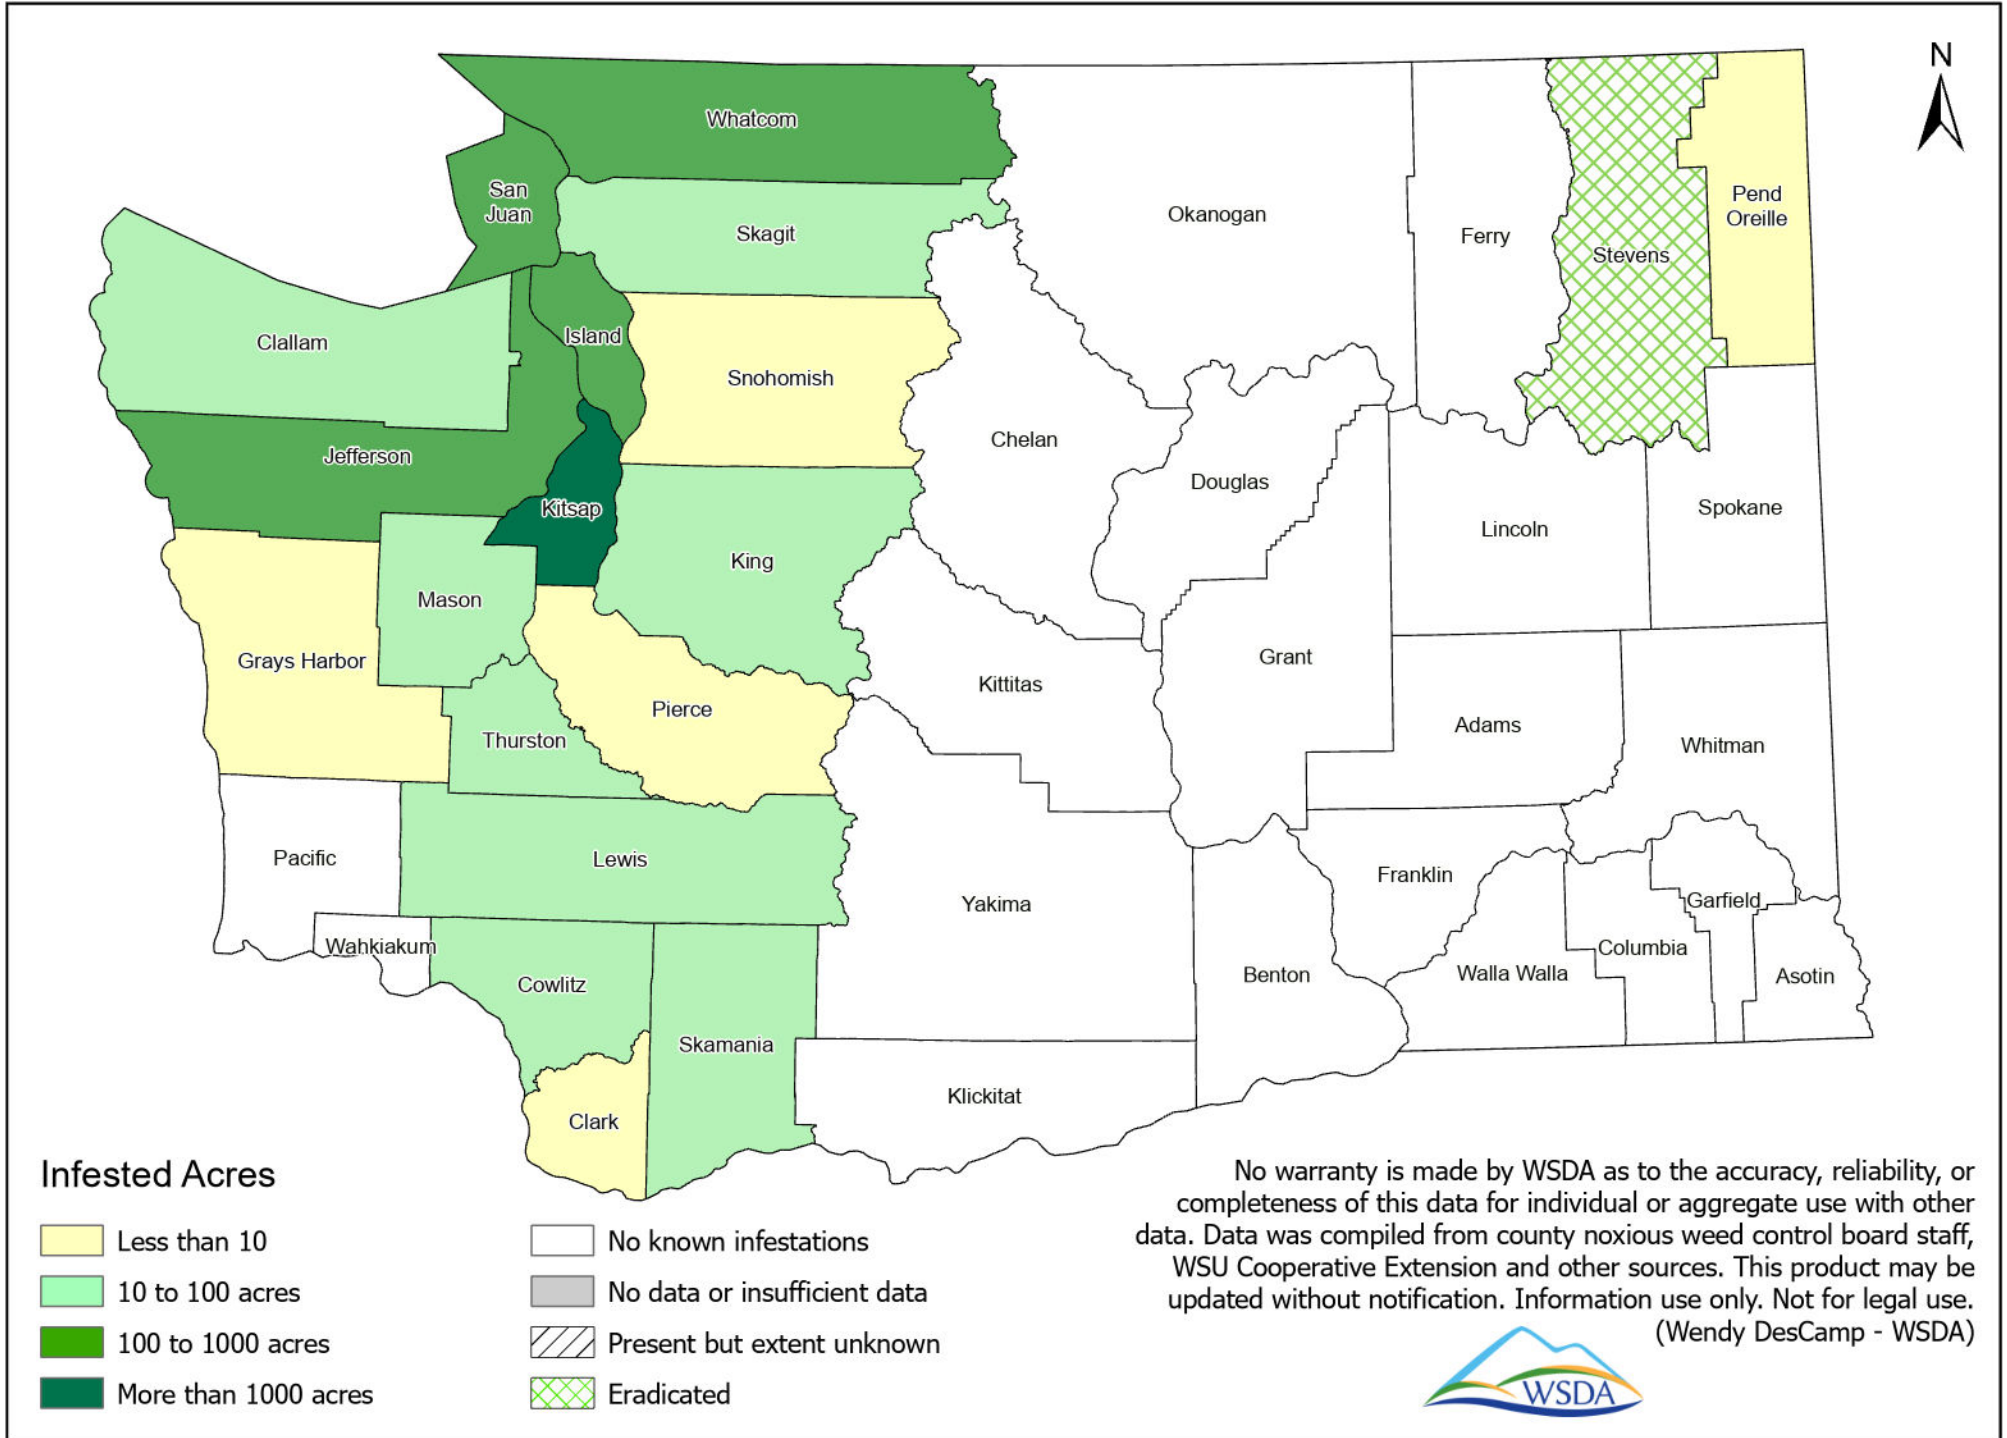

Spurge laurel, (*Daphne laureola*)

Washington State Noxious Weed Distribution

Updated February 2024

No warranty is made by WSDA as to the accuracy, reliability, or completeness of this data for individual or aggregate use with other data. Data was compiled from county noxious weed control board staff, WSU Cooperative Extension and other sources. This product may be updated without notification. Information use only. Not for legal use. (Wendy DesCamp - WSDA)